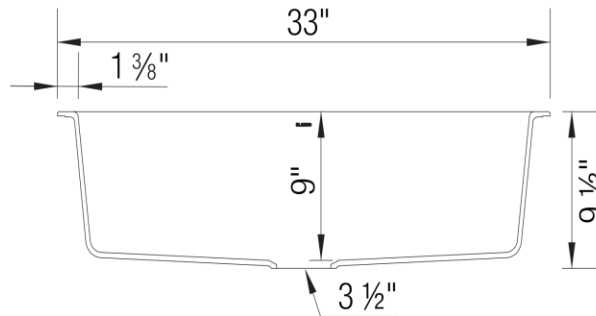

SILGRANIT®

Single Bowl Dual Mount

Product Specifications

LUXART®

Contact your sales representative for more information or visit our website at luxartcollection.com