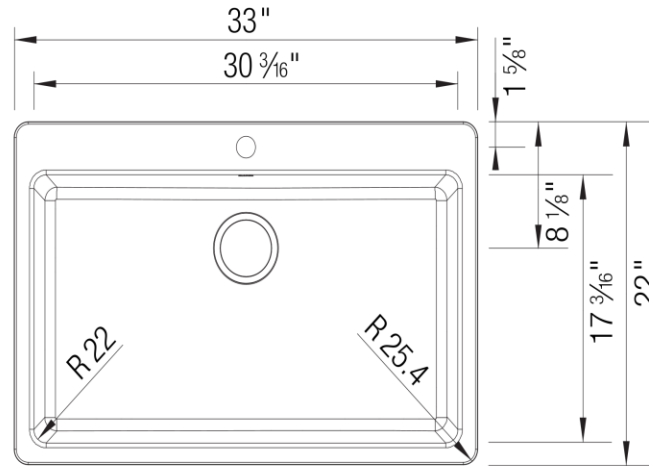

SILGRANIT®

Single Bowl Dual Mount

Product Specifications

LUXART®

Contact your sales representative for more information or visit our website at luxartcollection.com