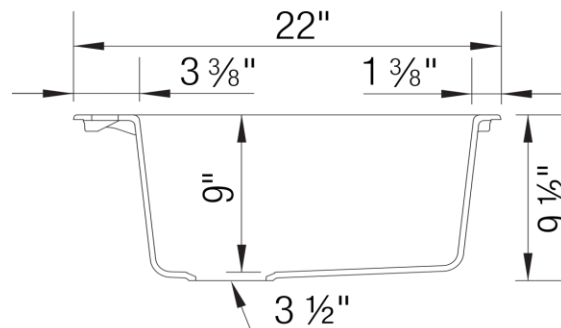

SILGRANIT®

Single Bowl Dual Mount

Product Specifications

LUXART®

Contact your sales representative for more information or visit our website at luxartcollection.com