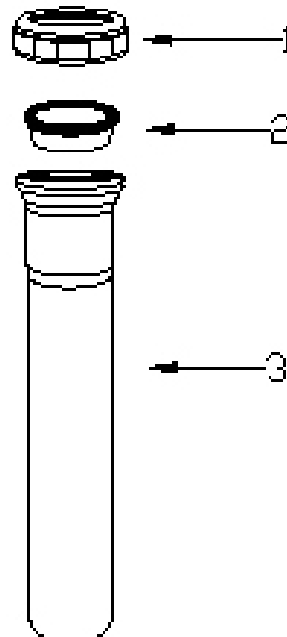

## SPECIFICATIONS

- Slip Joint Connection
- Chrome Plated

| Model#    | Length       | Gauge |
|-----------|--------------|-------|
| ML791A171 | 1-1/4" x 12" | 17    |
| ML790A201 | 1-1/4" x 8"  | 20    |
| ML791A201 | 1-1/4" x 12" | 20    |
| ML7901    | 1-1/4" x 6"  | 22    |
| ML790A1   | 1-1/4" x 8"  | 22    |
| ML791A1   | 1-1/4" x 12" | 22    |

| No. | Part Name      | Material |
|-----|----------------|----------|
| 1   | Nut            | Zinc     |
| 2   | Washer         | Rubber   |
| 3   | Extension Tube | Brass    |