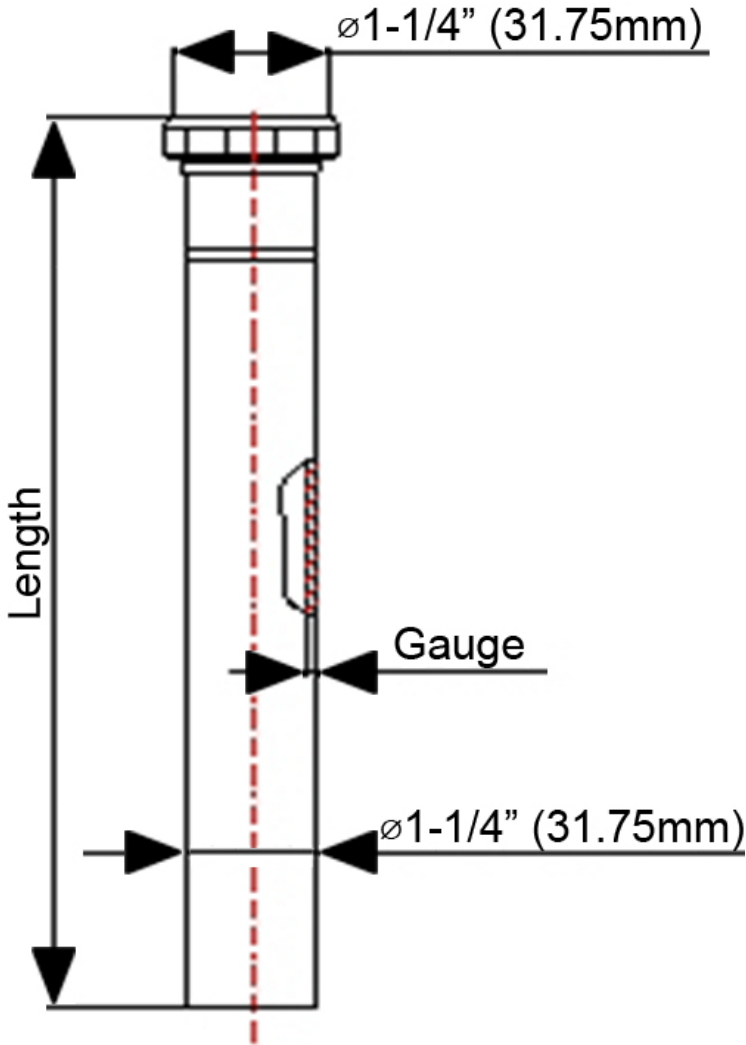

## SPECIFICATIONS

- Slip Joint Connection
- Chrome Plated

| Model#    | Length       | Gauge |
|-----------|--------------|-------|
| ML791A171 | 1-1/4" x 12" | 17    |
| ML790A201 | 1-1/4" x 8"  | 20    |
| ML791A201 | 1-1/4" x 12" | 20    |
| ML7901    | 1-1/4" x 6"  | 22    |
| ML790A1   | 1-1/4" x 8"  | 22    |
| ML791A1   | 1-1/4" x 12" | 22    |

| No. | Part Name      | Material |
|-----|----------------|----------|
| 1   | Nut            | Zinc     |
| 2   | Washer         | Rubber   |
| 3   | Extension Tube | Brass    |