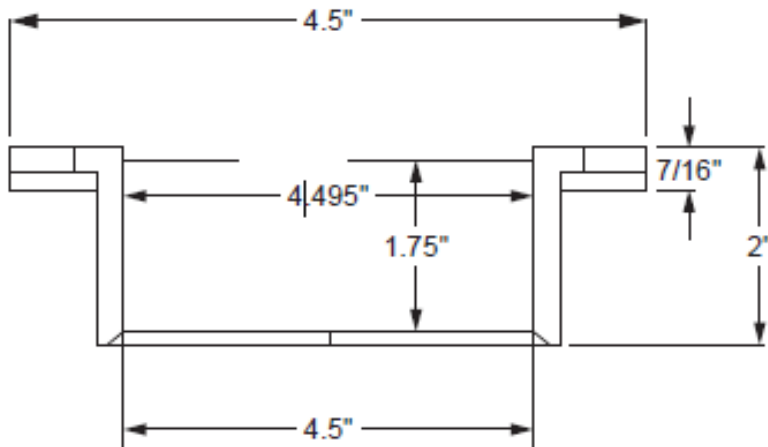

MAINLINE®

One Piece 4" Hub Closet Flange

Product Specifications

FEATURES

- Fits over 4" SCH 40 DWV pipe
- For solvent weld installation only
- Available in PVC or ABS with and without knockout

✓ To Submit	Part #	Description
	ML86126	Over 4" PVC Closet Flange
	ML86127	Over 4" ABS Closet Flange
	ML86128	Over 4" PVC Closet Flange w/ Test Cap

Warranty

See warranty information for more details.

All dimensions listed are nominal. MAINLINE® reserves the right to make product and material changes at any time without notice.

Contact your sales representative for more information or visit our website at mainlinecollection.com