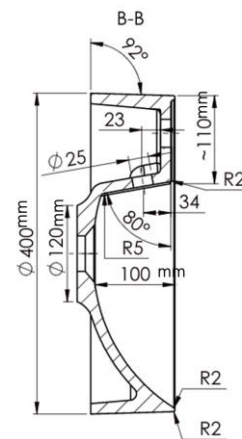

### Overall Size

- W 400mm x D 100mm x H 122mm  
W 15-3/4" x D 4" x H 4-4/5"

### Shipping

- GW 17.4lbs

LXVES1616 White Round Vessel Lavatory

All dimensions listed are nominal. Luxart® reserves the right to make product and material changes at any time without notice.

Contact your sales representative for more information or visit our website at [luxartcollection.com](http://luxartcollection.com)