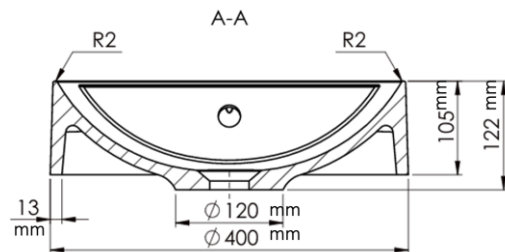

### Overall Size

- W 400mm x D 100mm x H 122mm  
W 15-3/4" x D 4" x H 4-4/5"

### Shipping

- GW 17.4lbs

LXVES1616 White Round Vessel Lavatory

All dimensions listed are nominal. Luxart® reserves the right to make product and material changes at any time without notice.

Contact your sales representative for more information or visit our website at [luxartcollection.com](http://luxartcollection.com)