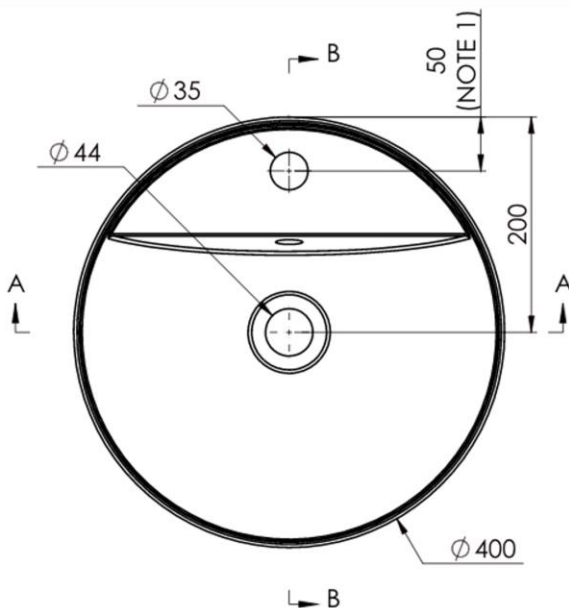

### Overall Size

- W 400mm x D 100mm x H 122mm  
W 15-3/4" x D 4" x H 4-4/5"

### Shipping

- GW 17.4lbs

LXVES1616 White Round Vessel Lavatory

All dimensions listed are nominal. Luxart® reserves the right to make product and material changes at any time without notice.

Contact your sales representative for more information or visit our website at [luxartcollection.com](http://luxartcollection.com)