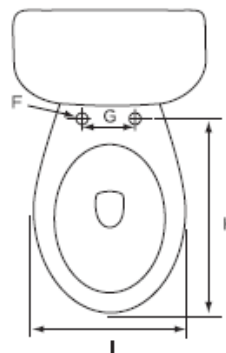

Lynx 1.6 Round, Two-Piece, Standard Height, 12" Left-Hand Flush

Product Specifications

Features

- Grade A Vitreous China
- Standard Height of 15-1/2"
- 2" Fully Glazed Trapway
- Siphon Jet Action Flushing
- Low Consumption of 1.6 GPF
- Color Matched Tank Lever
- Available in White Only
- 12" Rough-In
- Mainline Toilet Seat Sold Separately

Certifications

- IAPMO cUPC
- ASME A112.19.2
- 800g MaP Rating

MLS012-011

| Bowl | Tank | A | B | C | D | E | F | G | H | I |
|----------|----------|---------|---------|-----|---------|---------|------|--------|---------|---------|
| MLS10011 | MLS10012 | 27-3/8" | 31-1/8" | 12" | 18-1/4" | 15-3/8" | 1/2" | 5-1/2" | 16-1/2" | 14-3/4" |

Contact your sales representative for more information or visit our website at mainlinecollection.com

Lynx 1.6 Elongated, Two-Piece, Comfortable Height (ADA), 12" Left-Hand Flush

Product Specifications

Features

Lynx 1.6 Elongated, Two-Piece, Standard Height, 12" Left-Hand Flush

Product Specifications

Features

- Grade A Vitreous China
- Standard Height of 15-1/2"
- 2" Fully Glazed Trapway
- Siphon Jet Action Flushing
- Low Water Consumption of 1.6 GPF
- Color Matched Tank Lever
- Available in White or Biscuit
- 12" Rough-In
- Mainline Toilet Seat Sold Separately