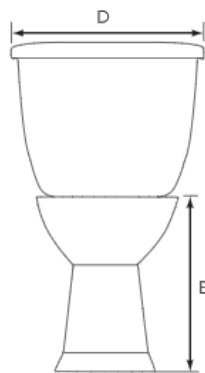

Contact your sales representative for more information or visit our website at mainlinecollection.com

Lynx 1.6 Elongated, Two-Piece, Comfortable Height (ADA), 12" Left-Hand Flush

Product Specifications

Features

- Grade A Vitreous China
- ADA Compliant, 17" Height
- 2" Fully Glazed Trapway
- Siphon Jet Action Flushing
- Low Water Consumption of 1.6 GPF
- Color Matched Tank Lever
- Available in White or Biscuit
- 12" Rough-In
- Mainline Toilet Seat Sold Separately

Certifications

- IAPMO cUPC
- ASME A112.19.2
- ADA ANSI A117.1
- 1000g MaP Rating

MLS031-027

MLS012-008

| Bowl | Tank | A | B | C | D | E | F | G | H | I |
|----------|----------|---------|---------|-----|-----|-----|------|--------|---------|-----|
| MLS10008 | MLS10012 | 29-1/3" | 32-5/8" | 12" | 18" | 17" | 1/2" | 5-1/2" | 18-1/2" | 14" |
| MLS10027 | MLS10031 | | | | | | | | | |

Lynx 1.6 Elongated, Two-Piece, Standard Height, 12" Left-Hand Flush

Product Specifications

Features

- Grade A Vitreous China
- Standard Height of 15-1/2"
- 2" Fully Glazed Trapway
- Siphon Jet Action Flushing
- Low Water Consumption of 1.6 GPF
- Color Matched Tank Lever
- Available in White or Biscuit
- 12" Rough-In
- Mainline Toilet Seat Sold Separately