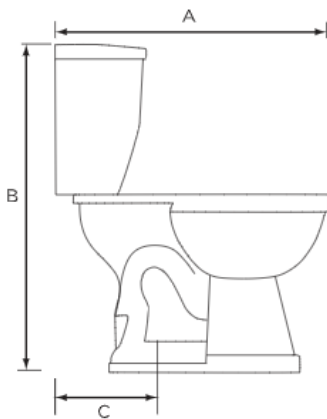

Bowl	Tank	A	B	C	D	E	F	G	H	I
MLS10008	MLS10012	29-1/3"	32-5/8"	12"	18"	17"	1/2"	5-1/2"	18-1/2"	14"
MLS10027	MLS10031									

All dimensions listed are nominal. Mainline® reserves the right to make product and material changes at any time without notice.

Contact your sales representative for more information or visit our website at mainlinecollection.com