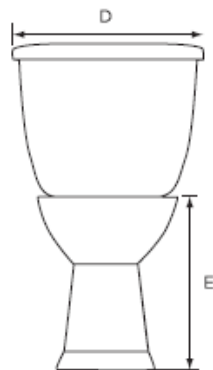

Lynx 1.6 Round, Two-Piece, Standard Height, 12" Left-Hand Flush

Product Specifications

Features

- Grade A Vitreous China
- Standard Height of 15-1/2"
- 2" Fully Glazed Trapway
- Siphon Jet Action Flushing
- Low Consumption of 1.6 GPF
- Color Matched Tank Lever
- Available in White Only
- 12" Rough-In
- Mainline Toilet Seat Sold Separately

Certifications

- IAPMO cUPC
- ASME A112.19.2
- 800g MaP Rating

MLS012-011

| Bowl | Tank | A | B | C | D | E | F | G | H | I |
|----------|----------|---------|---------|-----|---------|---------|------|--------|---------|---------|
| MLS10011 | MLS10012 | 27-3/8" | 31-1/8" | 12" | 18-1/4" | 15-3/8" | 1/2" | 5-1/2" | 16-1/2" | 14-3/4" |

Contact your sales representative for more information or visit our website at mainlinecollection.com

Lynx 1.6 Elongated, Two-Piece, Comfortable Height (ADA), 12" Left-Hand Flush

Product Specifications

Features

Lynx 1.6 Elongated, Two-Piece, Standard Height, 12" Left-Hand Flush

Product Specifications

Features

- Grade A Vitreous China
- Standard Height of 15-1/2"
- 2" Fully Glazed Trapway
- Siphon Jet Action Flushing
- Low Water Consumption of 1.6 GPF
- Color Matched Tank Lever
- Available in White or Biscuit
- 12" Rough-In
- Mainline Toilet Seat Sold Separately