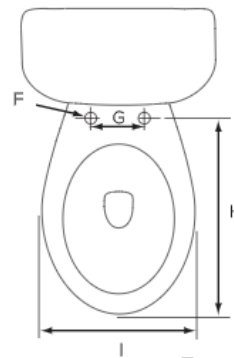

Lynx 1.6 Round, Two-Piece, Standard Height, 12" Left-Hand Flush

Product Specifications

Features

- Grade A Vitreous China
- Standard Height of 15-1/2"
- 2" Fully Glazed Trapway
- Siphon Jet Action Flushing
- Low Consumption of 1.6 GPF
- Color Matched Tank Lever
- Available in White Only
- 12" Rough-In
- Mainline Toilet Seat Sold Separately

Contact your sales representative for more information or visit our website at mainlinecollection.com

Lynx 1.6 Elongated, Two-Piece, Comfortable Height (ADA), 12" Left-Hand Flush

Product Specifications

Features

Certifications

- IAPMO cUPC
- ASME A112.19.2
- ADA ANSI A117.1
- 1000g MaP Rating

MLS031-027

MLS012-008

| Bowl | Tank | A | B | C | D | E | F | G | H | I |
|----------|----------|---------|---------|-----|-----|-----|------|--------|---------|-----|
| MLS10008 | MLS10012 | 29-1/3" | 32-5/8" | 12" | 18" | 17" | 1/2" | 5-1/2" | 18-1/2" | 14" |
| MLS10027 | MLS10031 | | | | | | | | | |

Lynx 1.6 Elongated, Two-Piece, Standard Height, 12" Left-Hand Flush

Product Specifications

Features

- Grade A Vitreous China
- Standard Height of 15-1/2"
- 2" Fully Glazed Trapway
- Siphon Jet Action Flushing
- Low Water Consumption of 1.6 GPF
- Color Matched Tank Lever
- Available in White or Biscuit
- 12" Rough-In
- Mainline Toilet Seat Sold Separately