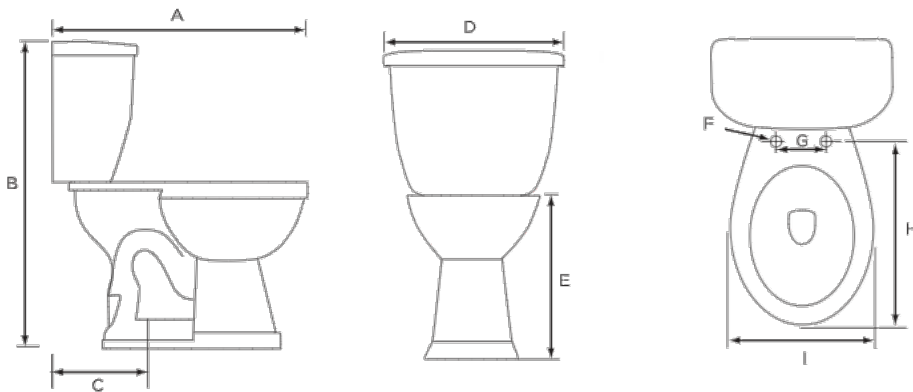

Certifications

- IAPMO cUPC
- ASME A112.19.2
- US EPA WaterSense
- 800g MaP Rating

To Submit	Bowl	Tank	A	B	C	D	E	F	G	H	I
	MLS10415	MLS10417	28"	29-3/4"	12"	17"	15-1/2"	1/2"	5-1/2"	16-1/2"	14-1/2"

All dimensions listed are nominal. Mainline® reserves the right to make product and material changes at any time without notice.

Contact your sales representative for more information or visit our website at mainlinecollection.com

Revised 8/9/2021