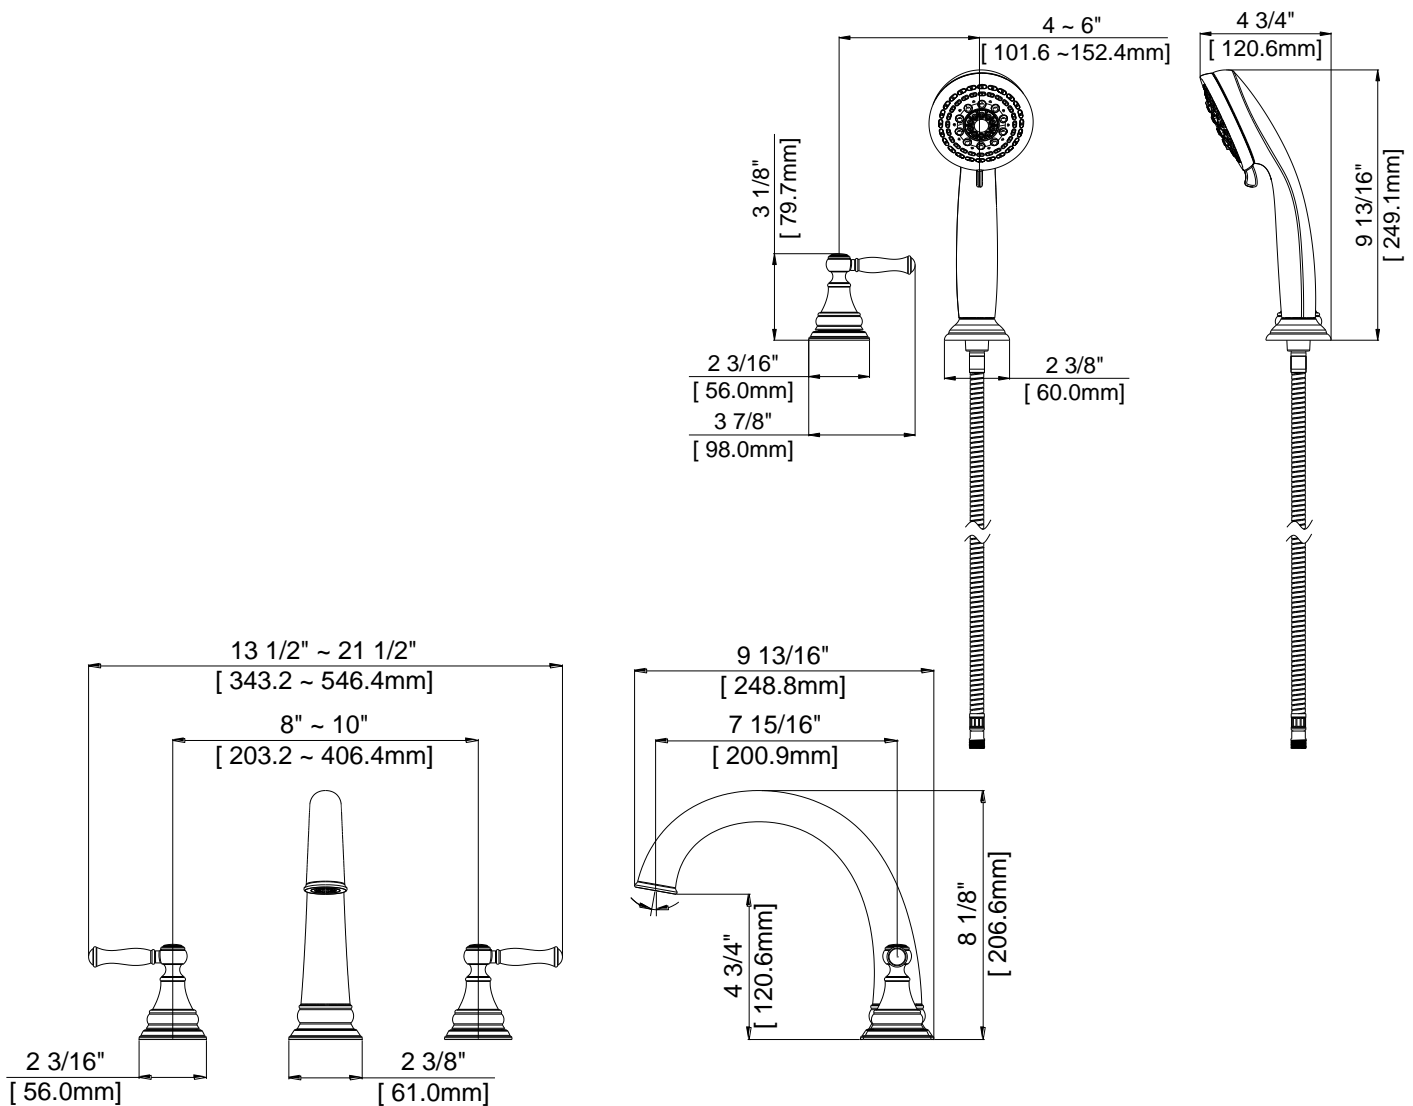

5 Hole Roman Tub Trim

Garniture de baignoire romaine à 5 orifices

Piezas exteriores para bañera tipo romana de 5 agujeros

Product Specifications

LUXART®

FRANCISCA

FR341-PSCP

FR341-PSBN

FR341-PSORB

Contact your sales representative for more information or visit our website at luxartcollection.com

Revised 11/8/2023