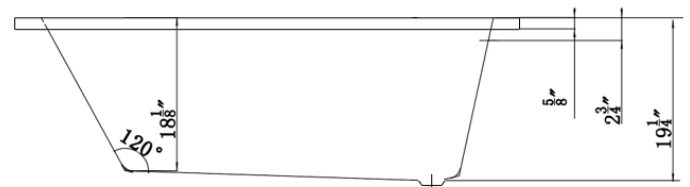

## TECHINCAL SPECIFICATIONS

Height	19-1/4 in
Width	36 in
Depth	18-1/8 in
Length	60 in
Weight	66 pounds
Shipping Weight	78 pounds
Capacity (full)	81 Gallons
Capacity (to overflow)	73 Gallons
Drain	End
Overflow	Integrated
Faucet Type	Wall or Deck Mount (3 hole or less)