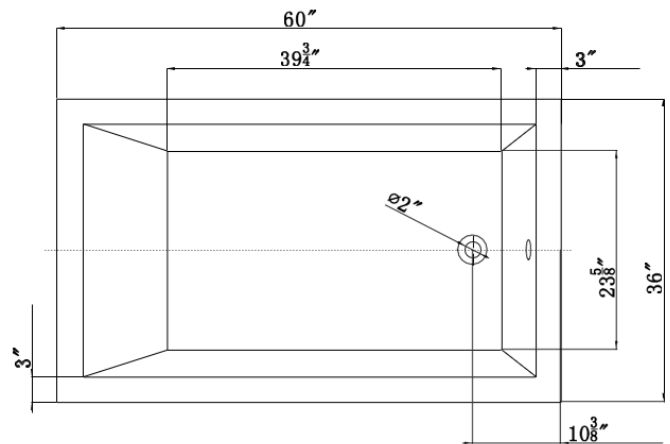

### LUXART® **EDGE**® EDGE6036

Luxart® ALTABELLA tubs are made from vacuum-formed acrylic sheets and have a deep, durable color layer. These versatile drop-in tubs are strong and lightweight, featuring a low-profile edge for a more minimalist look.

## TECHINCAL SPECIFICATIONS

Height	19-1/4 in
Width	36 in
Depth	18-1/8 in
Length	60 in
Weight	66 pounds
Shipping Weight	78 pounds
Capacity (full)	81 Gallons
Capacity (to overflow)	73 Gallons
Drain	End
Overflow	Integrated
Faucet Type	Wall or Deck Mount (3 hole or less)