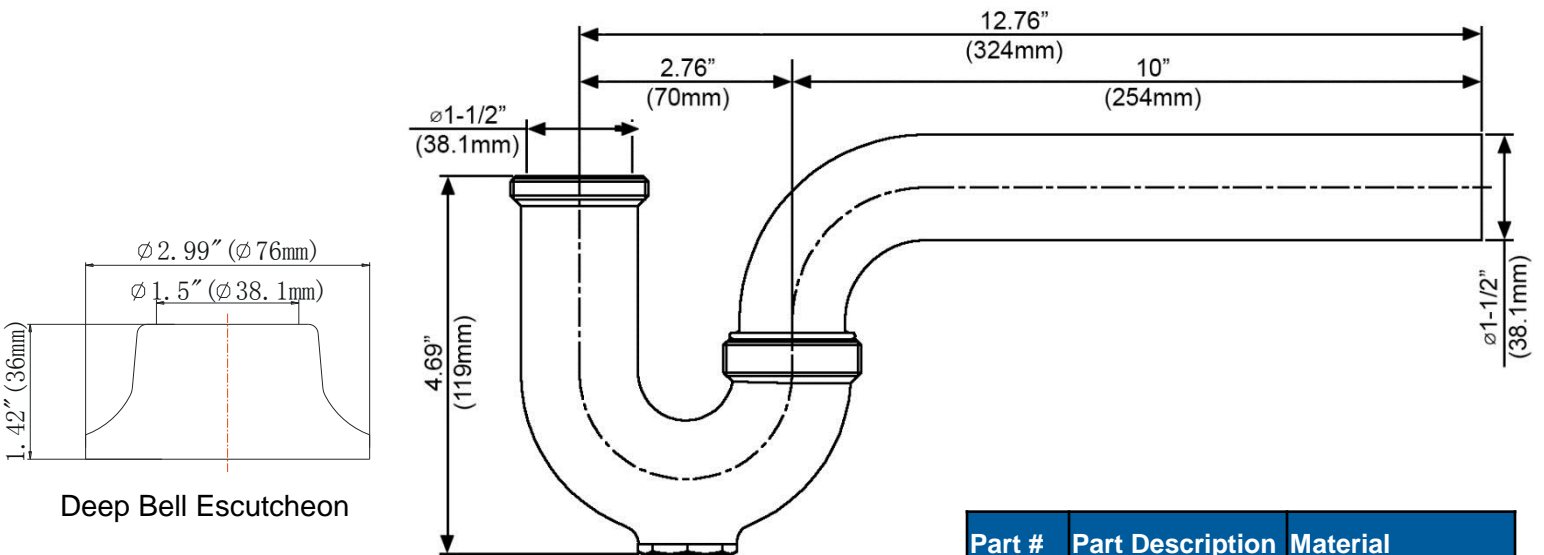

Part #	Part Description	Material
1	Slip Nut	Brass
2	Washer	PE
3	Reducing Washer	PE
4	J-Bend	Cast Brass
5	Gasket	Rubber
6	Cleanout Plug	Brass
7	Washer	Rubber
8	Wall Tube	Brass
9	Escutcheon	Plated Steel

Warranty

See warranty information for more details.

All dimensions listed are nominal. MAINLINE® reserves the right to make product and material changes at any time without notice.

Contact your sales representative for more information or visit our website at mainlinecollection.com