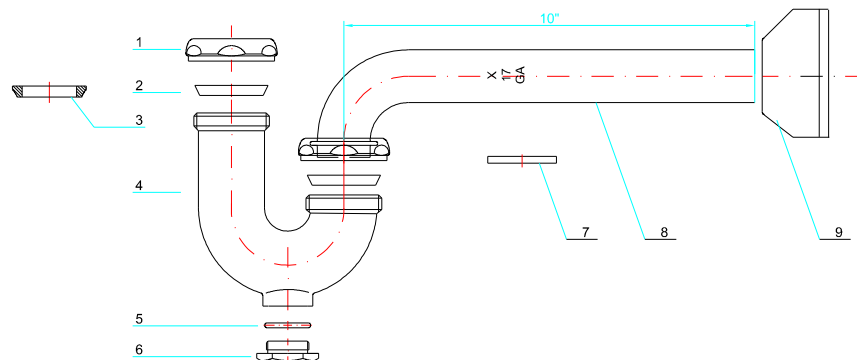

### FEATURES

- 10" 17 GA Brass Wall Tube
- Includes 2 Rubber & 2 PE Washers & 1 Reducing Washer
- Chrome Plated
- Brass Nut Kit
- Deep Bell Escutcheon

ML510

### APPLICABLE STANDARDS/CODES

Specified model meets or exceeds the following:

- ASME A112.18.1/CSA B125.1
- IAPMO/cUPC

Part #	Part Description	Material
1	Slip Nut	Brass
2	Washer	PE
3	Reducing Washer	PE
4	J-Bend	Cast Brass
5	Gasket	Rubber
6	Cleanout Plug	Brass
7	Washer	Rubber
8	Wall Tube	Brass
9	Escutcheon	Plated Steel