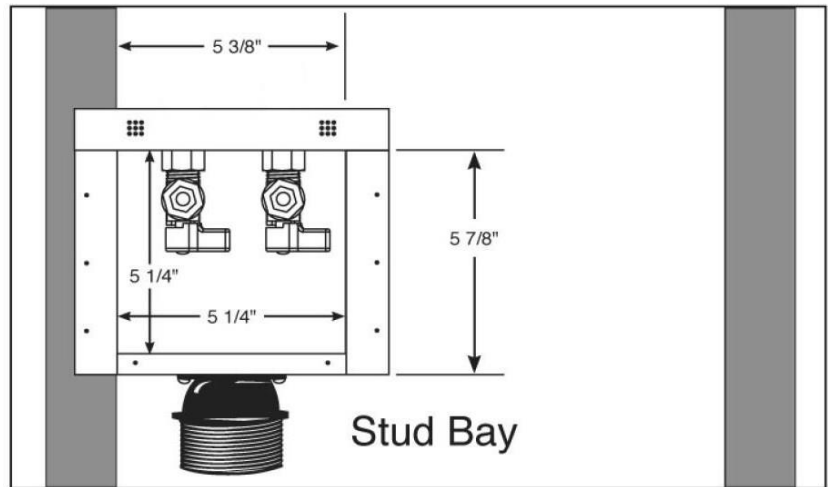

Metal Washing Machine Outlet Box, Fire Rated with Quarter Turn Valves

Product Specifications

Product Features:

- Furnish and install recessed fire rated washing machine outlet box
- Unit shall have top mounted quarter-turn ball valves
- Unit shall be MAINLINE® product code checked below as manufactured by IPS Corporation

Box Material:

- White Powder Coat on Cold Rolled Steel Finish & UL Listed Intumescent Pad

Valve & Drain Options:

- Qtr Turn Valve kit with 1/2" MIP/Sweat, CPVC, PEX or Wirsbo connection.
- Kit includes valves, locknuts and o-rings
- Valves comply with ASME A112.18.1