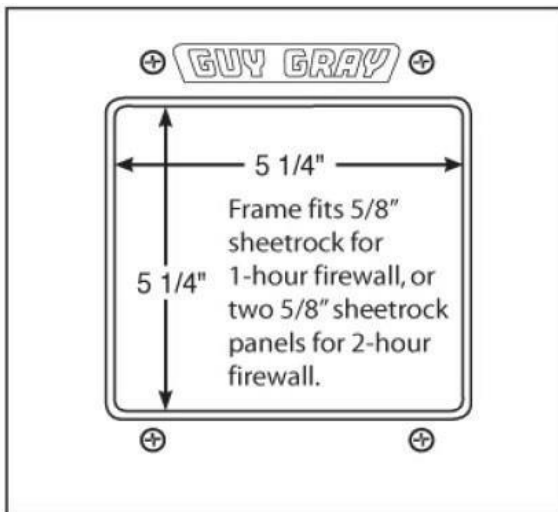

Valve & Drain Options:

- Qtr Turn Valve kit with 1/2" MIP/Sweat, CPVC, PEX or Wirsbo connection.
- Kit includes valves, locknuts and o-rings
- Valves comply with ASME A112.18.1