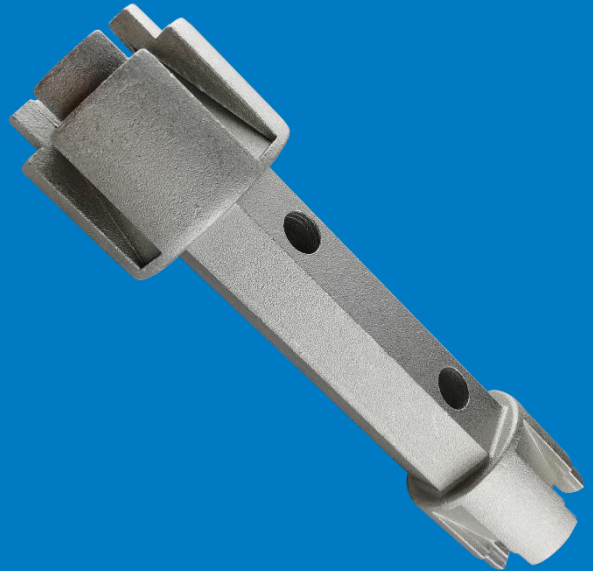

TUB SHOE WRENCH

FEATURES

- For installing and removing tub drains and spouts
- Durable die-cast aluminium

SPECIFICATIONS

✓ To Submit	Part #	Description	Max Pipe Capacity	Overall Length	Weight
	MLSHOEWR	Armada Tub Shoe Wrench	1.4 in	2.05 in	0.56 lbs

Warranty

One-Year Limited Warranty. Mainline® Armada® will replace, without charge, any Mainline® Armada® hand tool where damage is due to faulty materials or workmanship for 1 year from the date of purchase. This warranty does not cover part failure due to normal wear or tool abuse.