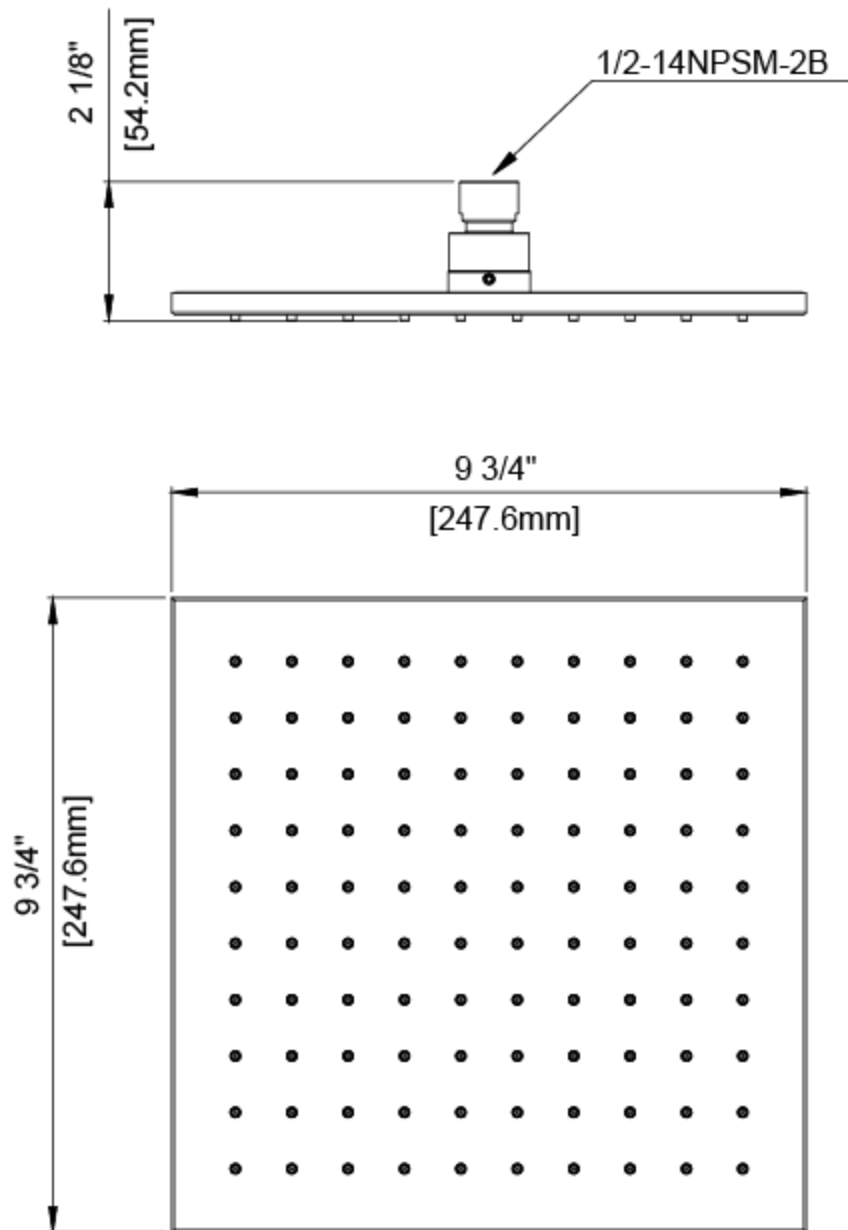

10" Shower Head

Pomme de douche de 10 po
Ducha de 10"

LUXART®

Product Specifications

LUXART®
EDGE®

LSHE1F10SQ-CP
LSHE1F10SQ-BN
LSHE1F10SQ-BLM
LSHE1F10SQ-PBB

FEATURES

- Brass Ball Joint
- 1/2"-14 NPSM Connection
- Self Cleaning Rubber Jets
- Single Function Spray
- Max Flow Rate: 1.8 GPM Max @ 80 PSI
- 100% Factory Tested

CARACTÉRISTIQUES

- Rotule en laiton
- Raccord NPSM 1/2 po-14
- Pointes en caoutchouc autonettoyante
- Jet à fonction unique
- Débit maximum: 1,8 gal/min à 80 lb/po²
- Essayé en usine à 100 %

CARACTERÍSTICAS

Contact your sales representative for more information or visit our website at luxartcollection.com

10" Shower Head

Pomme de douche de 10 po
Ducha de 10"

L U X A R T.®

Product Specifications

Contact your sales representative for more information or visit our website at luxartcollection.com