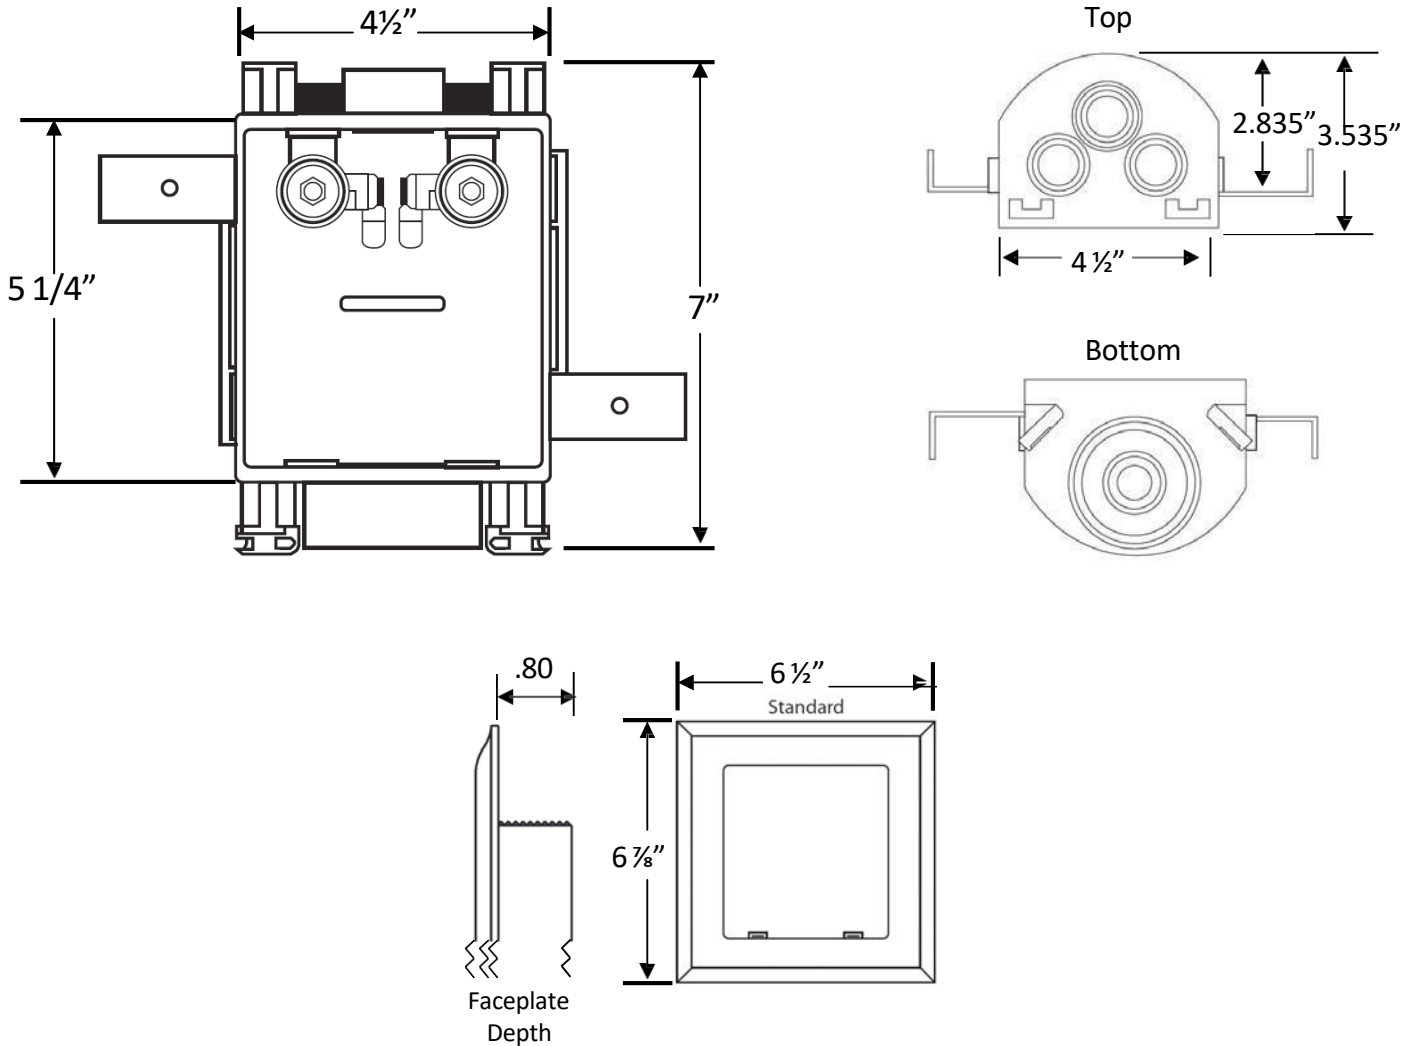

Box/Frame Material:

- PVC

Valve:

- Qtr. Turn Valves with Sweat, CPVC, PEX or Wirsbo connection as checked below
- Valves comply with ASME A112.18.1/CSA B125.1-05

Available Accessories:

- 3 Universal Faceplates: Open, Solid and Louvered Stabilizer Bar

MultiBox™, Washing Machine Outlet Box System with Quarter Turn Valves

Product Specifications

Warranty

See warranty information for more details.

All dimensions listed are nominal. MAINLINE® reserves the right to make product and material changes at any time without notice.