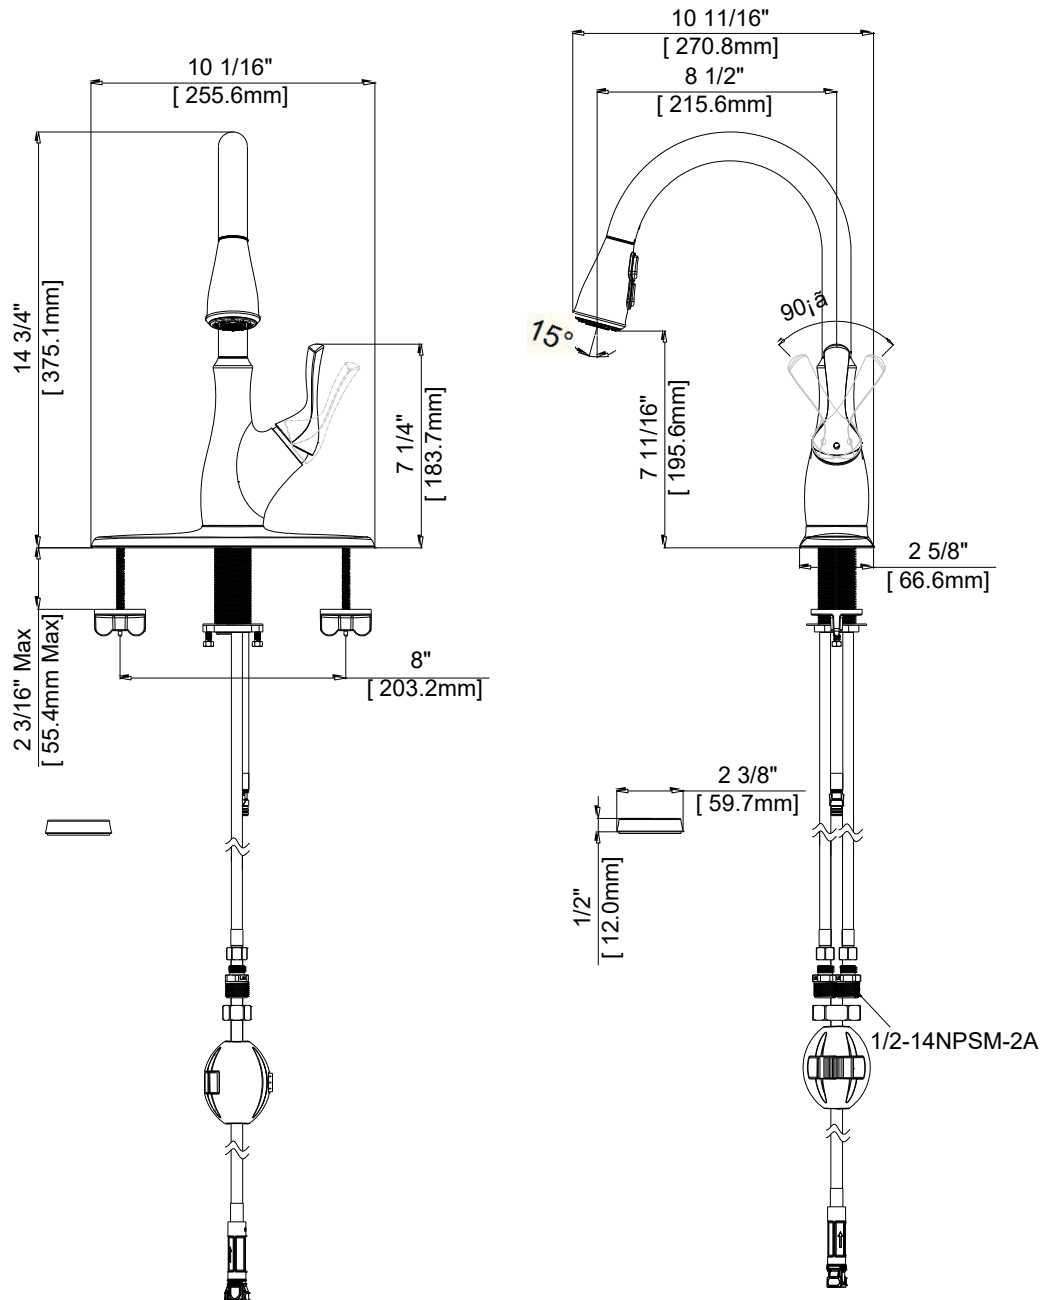

### FEATURES

- Metal Lever Handle
- Ceramic Disc Cartridge
- Lead Free\* Polymer Lined Waterways
- Includes Optional Deck Plate, Check Valve and Quick Connector
- Water Saving Aerator
- Max Flow Rate: 1.8 GPM @ 60 PSI
- 100% Factory Pressure Tested

# Pull-down Kitchen Faucet

Robinet de cuisine à bec arroseur  
Grifo extraíble de cocina

Product Specifications

LUXART®

LUXART®

## BOCCIA®

BC137-CP

BC137-BN

BC137-ORB

Contact your sales representative for more information or visit our website at [luxartcollection.com](http://luxartcollection.com)

Revised 9/13/2023