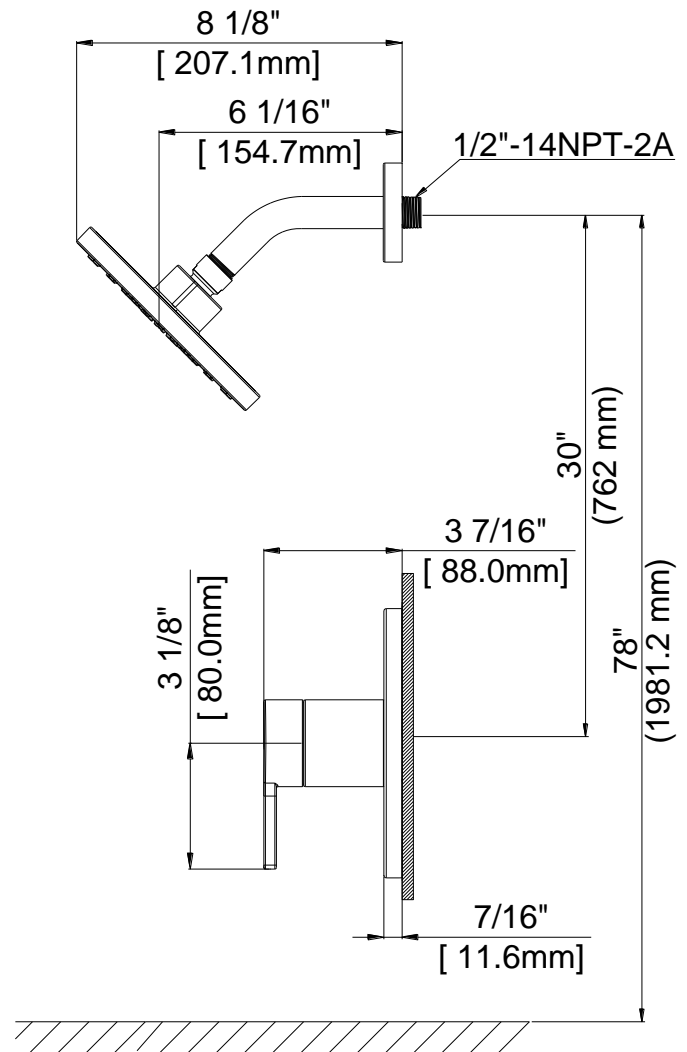

Shower Only Trim

Garniture de douche seulement
Pieza exterior para ducha

Product Specifications

LUXART®

moda

MD511TO-CP
MD511TO-BN
MD511TO-PBB

Contact your sales representative for more information or visit our website at luxartcollection.com

Revised 10/26/2023