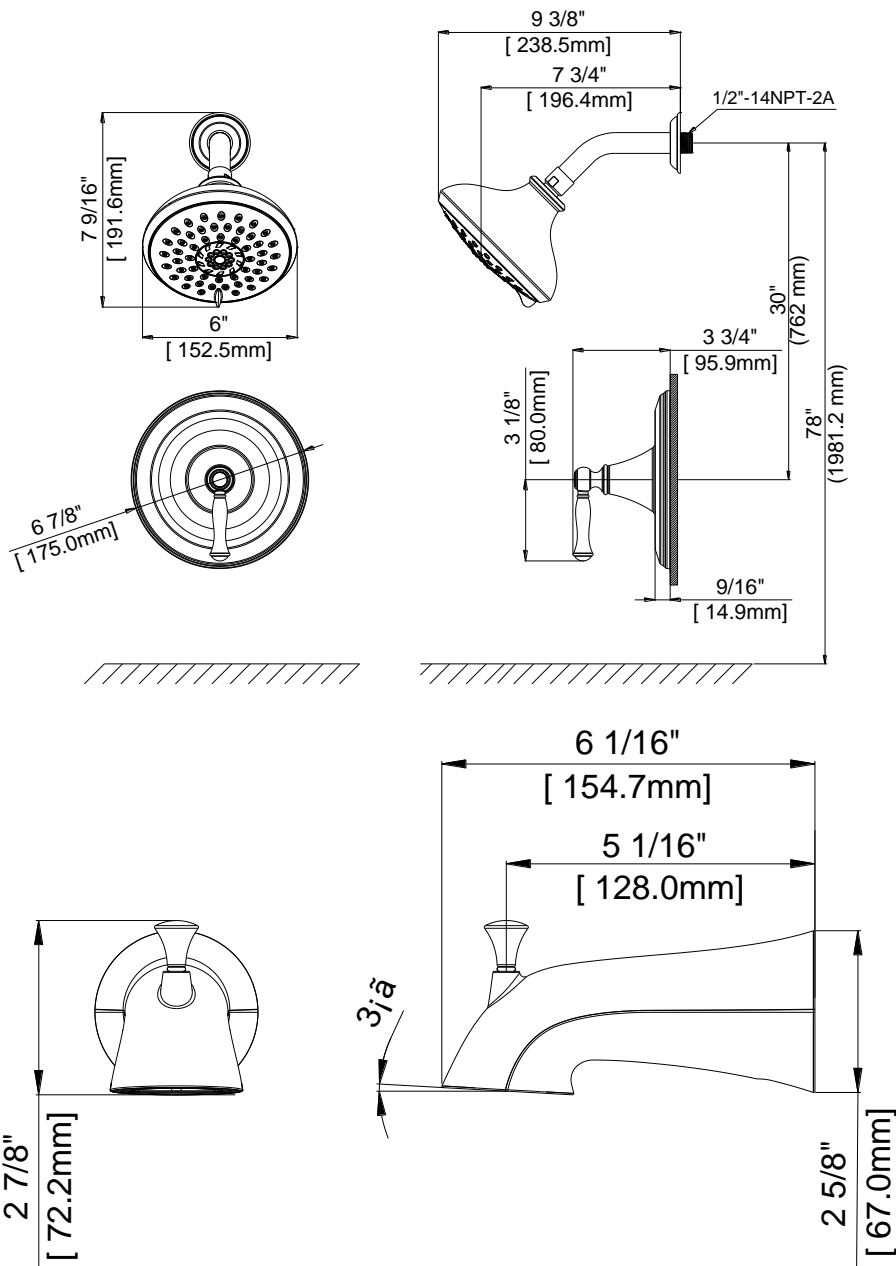

Tub & Shower Trim

Garniture pour baignoire et douche
Piezas exteriores para bañera y ducha

Product Specifications

LUXART®

FRANCISCA

FR411TO-CP
FR411TO-BN
FR411TO-ORB

Contact your sales representative for more information or visit our website at luxartcollection.com