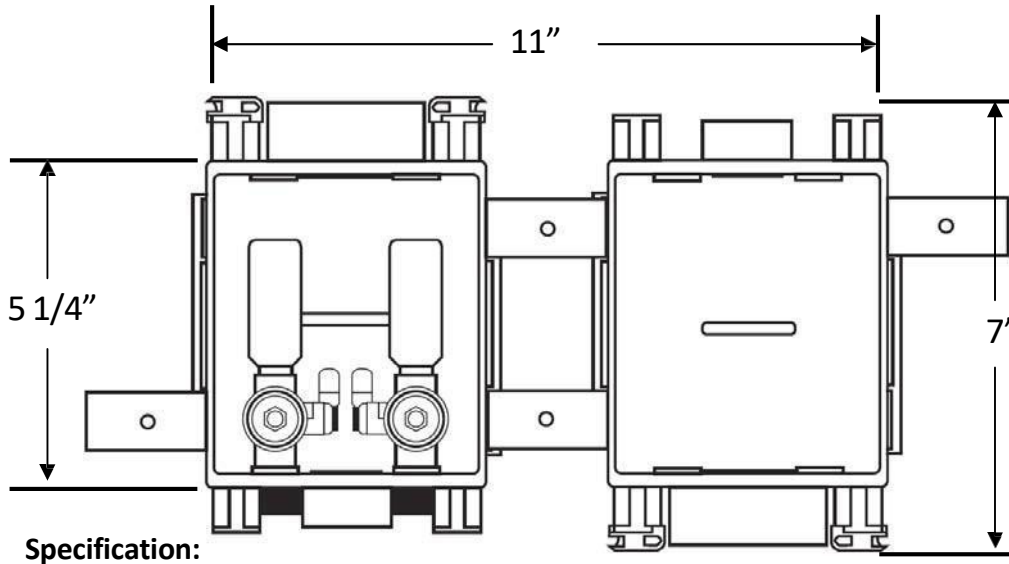

MultiBox™, Washing Machine Outlet Box & Aux. Drain Box System with Quarter Turn Arrestor Valves

Product Specifications

Warranty

See warranty information for more details.

All dimensions listed are nominal. MAINLINE® reserves the right to make product and material changes at any time without notice.