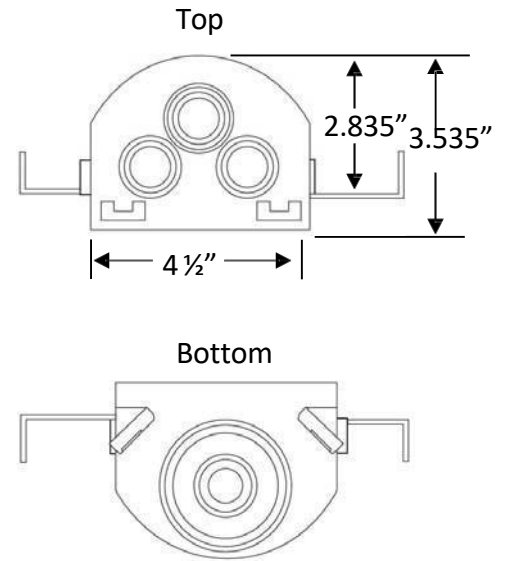

MultiBox™, Washing Machine Outlet Box & Aux. Drain Box System with Quarter Turn Arrestor Valves

Product Specifications

Warranty

See warranty information for more details.

All dimensions listed are nominal. MAINLINE® reserves the right to make product and material changes at any time without notice.

Contact your sales representative for more information or visit our website at mainlinecollection.com