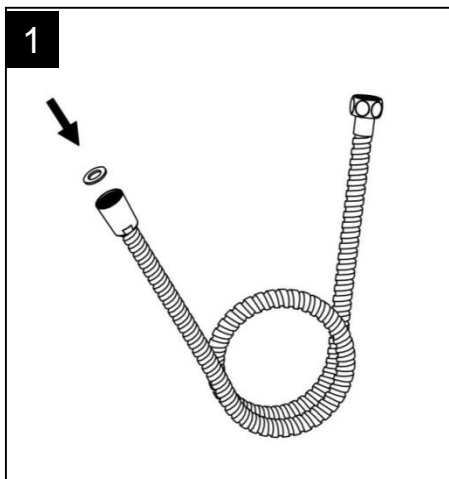

Installation / Installation / Instalación

Circula8e

8-Function Handshower

8-Douche à main à fonctions

Ducha de mano con 8 funciones

deluxe

Need Help? Please call our toll-free customer service line at 1-770-205-8792 for additional assistance or service.