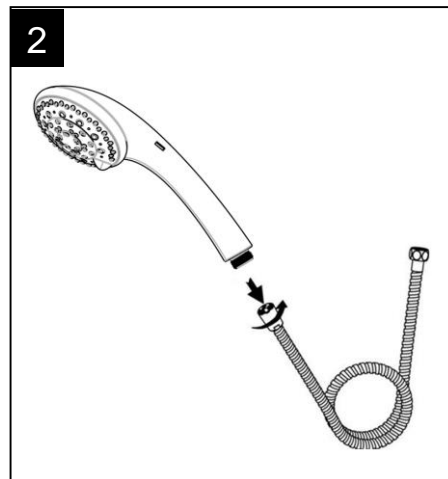

Installation / Installation / Instalación

Circula8e

8-Function Handshower

8-Douche à main à fonctions

Ducha de mano con 8 funciones

deluxe

Need Help? Please call our toll-free customer service line at 1-770-205-8792 for additional assistance or service.