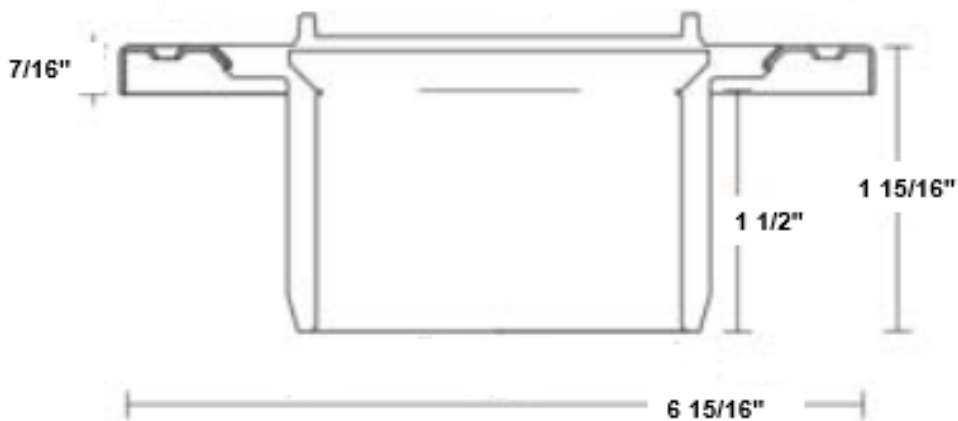

MAINLINE®

One Piece Inside 3" Closet Flange

Product Specifications

FEATURES

- Fits inside 3" SCH 40 DWV pipe
- For solvent weld installation only
- Available in PVC or ABS without knockout

✓ To Submit	Part #	Description
	ML86149	Inside 3" PVC 1 Piece Closet Flange
	ML86160	Inside 3" ABS 1 Piece Closet Flange