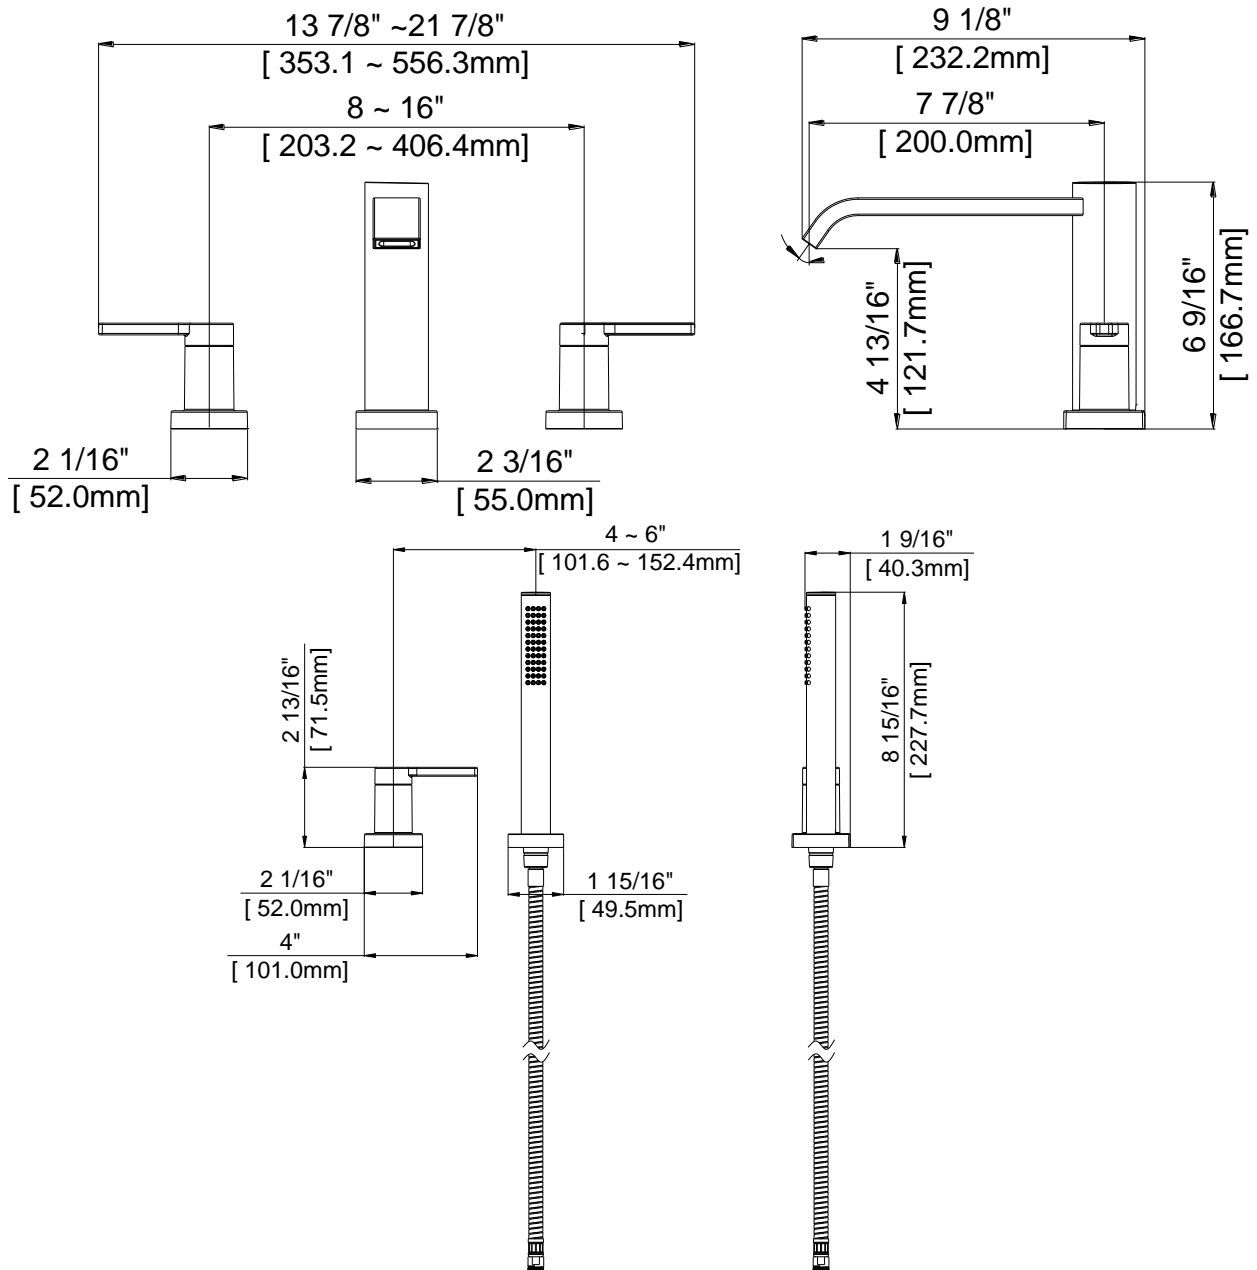

5 Hole Roman Tub Trim

Garniture de baignoire romaine à 5 orifices

Piezas exteriores para bañera tipo romana de 5 agujeros

Product Specifications

LUXART®

moda

MD341-PSCP

MD341-PSBN

MD341-PSPBB

Contact your sales representative for more information or visit our website at luxartcollection.com