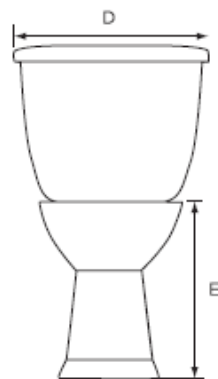

# Lyra 1.6 Designer Series Round, Two-Piece, Standard Height, 12" Right-Hand Flush with Fluid Master 400A Ballcock

### Features

- Grade A Vitreous China
- Standard Height of 15-1/2"
- 2" Fully Glazed Trapway
- Siphon Jet Action Flushing
- Low Consumption of 1.6 GPF
- Tanks Equipped with Fluidmaster™ 400A Ballcock
- 12" Rough-In
- Color Matched Tank Lever
- Available in White Only
- Mainline Toilet Seat Sold Separately

### Certifications

- IAPMO cUPC
- ASME A112.19.2
- 800g MaP Rating

To Submit	Bowl/Tank	A	B	C	D	E	F	G	H	I
	MLS10011 MLS10019	27-1/2"	29-7/8"	12"	17"	15-3/8"	1/2"	5-1/2"	16-1/2"	14-3/4"

All dimensions listed are nominal. Mainline® reserves the right to make product and material changes at any time without notice.