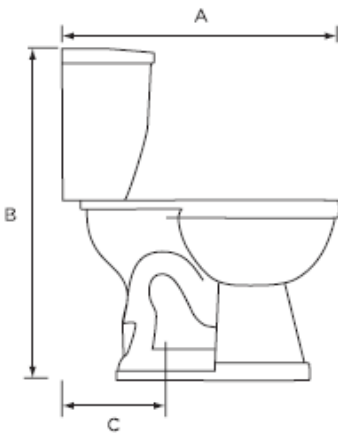

Certifications

- IAPMO cUPC
- ASME A112.19.2
- 800g MaP Rating

To Submit	Bowl/Tank	A	B	C	D	E	F	G	H	I
	MLS10011 MLS10019	27-1/2"	29-7/8"	12"	17"	15-3/8"	1/2"	5-1/2"	16-1/2"	14-3/4"

All dimensions listed are nominal. Mainline® reserves the right to make product and material changes at any time without notice.

Contact your sales representative for more information or visit our website at mainlinecollection.com