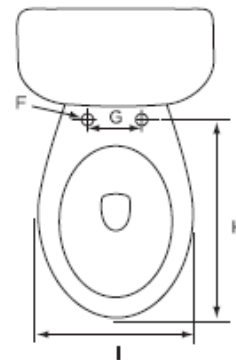

# Lyra 1.6 Designer Series Round, Two-Piece, Standard Height, 12" Right-Hand Flush with Fluid Master 400A Ballcock

### Features

- Grade A Vitreous China
- Standard Height of 15-1/2"
- 2" Fully Glazed Trapway
- Siphon Jet Action Flushing
- Low Consumption of 1.6 GPF
- Tanks Equipped with Fluidmaster™ 400A Ballcock
- 12" Rough-In
- Color Matched Tank Lever
- Available in White Only
- Mainline Toilet Seat Sold Separately

### Certifications

- IAPMO cUPC
- ASME A112.19.2
- 800g MaP Rating

To Submit	Bowl/Tank	A	B	C	D	E	F	G	H	I
	MLS10011 MLS10019	27-1/2"	29-7/8"	12"	17"	15-3/8"	1/2"	5-1/2"	16-1/2"	14-3/4"

All dimensions listed are nominal. Mainline® reserves the right to make product and material changes at any time without notice.