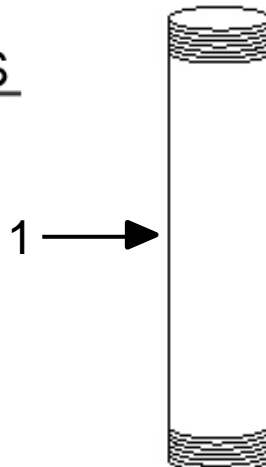

SPECIFICATIONS

- Threaded on Both Ends
- 1-1/4" x 12"
- Chrome Plated

Model #	ML822A1	ML8221
Gauge	17	20

No.	Part Name	Material
1	Extension Tube	Brass

CERTIFICATIONS

- cUPC