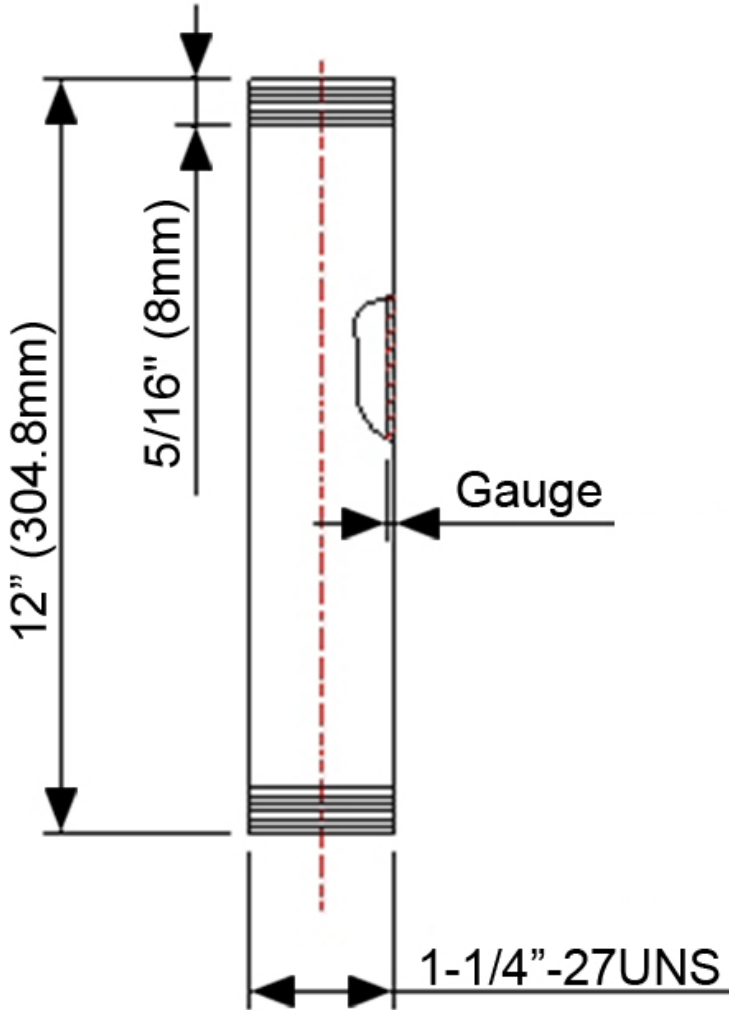

SPECIFICATIONS

- Threaded on Both Ends
- 1-1/4" x 12"
- Chrome Plated

Model #	ML822A1	ML8221
Gauge	17	20

No.	Part Name	Material
1	Extension Tube	Brass

CERTIFICATIONS

- cUPC