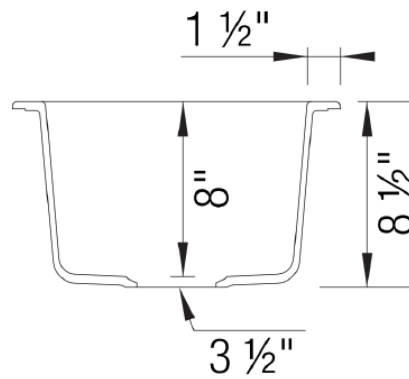

SILGRANIT® Bar Sink Dual Mount

LUXART®

Product Specifications

Contact your sales representative for more information or visit our website at luxartcollection.com