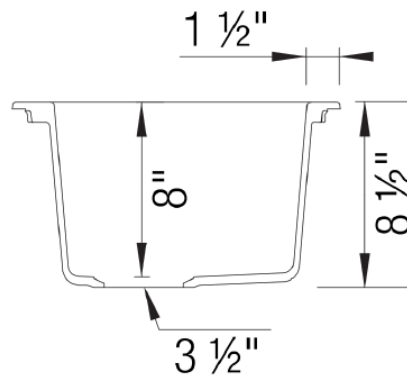

SILGRANIT® Bar Sink Dual Mount

LUXART®

Product Specifications

Contact your sales representative for more information or visit our website at luxartcollection.com