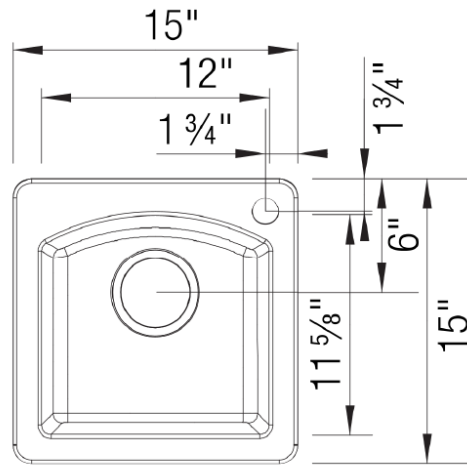

SILGRANIT® Bar Sink Dual Mount

LUXART®

Product Specifications

Contact your sales representative for more information or visit our website at luxartcollection.com