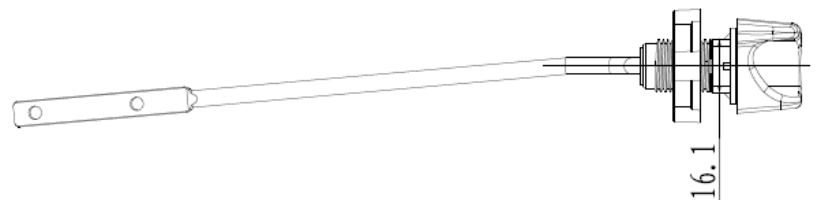

Side Tank Lever

Product Specifications

FEATURES

- Left Hand Side Tank Lever
- Available in White
- Replaces Side Lever for the LXS10009

LXLEVER100

Contact your sales representative for more information or visit our website at luxartcollection.com