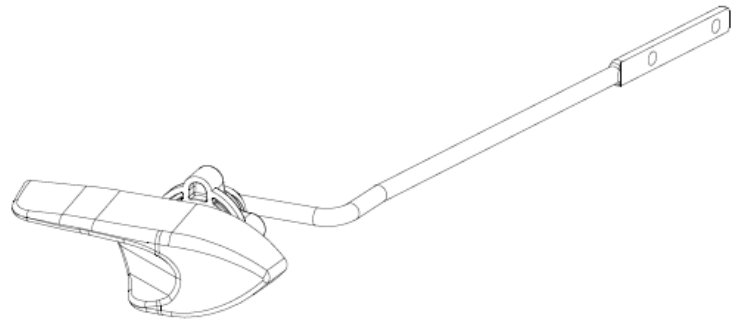

Side Tank Lever

Product Specifications

FEATURES

- Left Hand Side Tank Lever
- Available in White
- Replaces Side Lever for the LXS10009

LXLEVER100

Contact your sales representative for more information or visit our website at luxartcollection.com