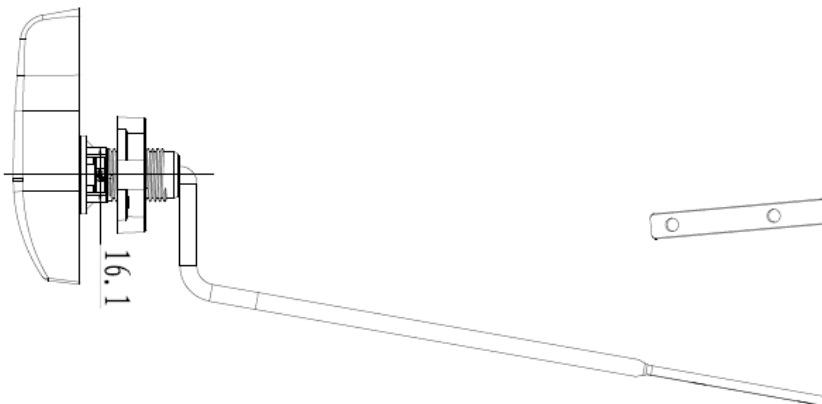

Side Tank Lever

Product Specifications

FEATURES

- Left Hand Side Tank Lever
- Available in White
- Replaces Side Lever for the LXS10009

LXLEVER100

Contact your sales representative for more information or visit our website at luxartcollection.com