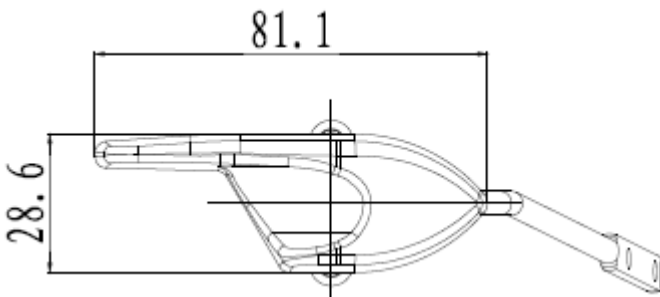

Side Tank Lever

Product Specifications

FEATURES

- Left Hand Side Tank Lever
- Available in White
- Replaces Side Lever for the LXS10009

LXLEVER100

Contact your sales representative for more information or visit our website at luxartcollection.com