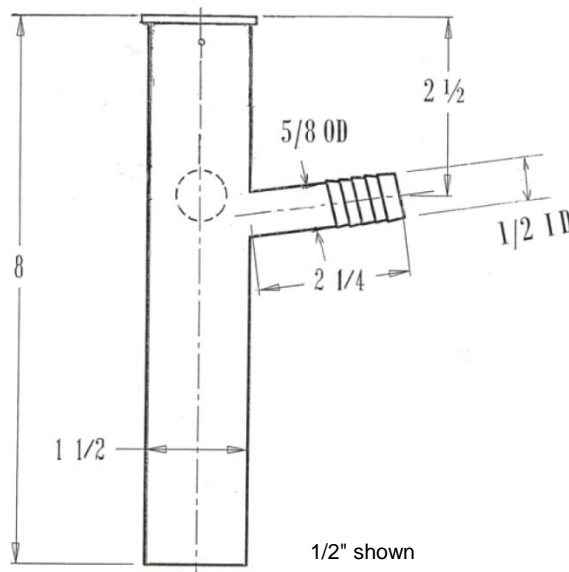

MAINLINE®

Y-Branch Tailpiece Nut-Up

Product Specifications

FEATURES

- 1-1/2" Flange Poly Washers

✓ To Submit	Part #	Description
	MLPP9818	1-1/2" x 8" PVC Tailpiece w 1/2" Y-Branch, Nut-Up
	MLPP9819	1-1/2" x 8" PVC Tailpiece w 3/4" Y-Branch, Nut-Up
	MLAP9819	1-1/2" x 8" ABS Tailpiece w 3/4" Y-Branch, Nut-Up