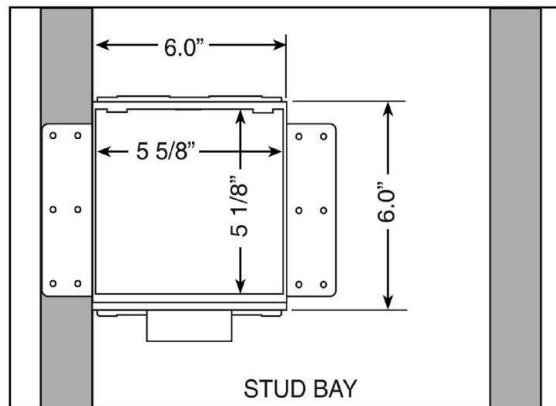

Valve & Drain Options:

- Qtr. Turn Arrestor Valve with 1/2" Sweat, CPVC, PEX or Wirsbo connection
- Valves comply with ASSE 1010