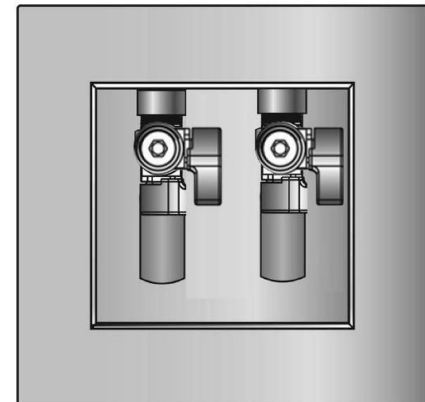

Valve & Drain Options:

- Qtr. Turn Arrestor Valve with 1/2" Sweat, CPVC, PEX or Wirsbo connection
- Valves comply with ASSE 1010