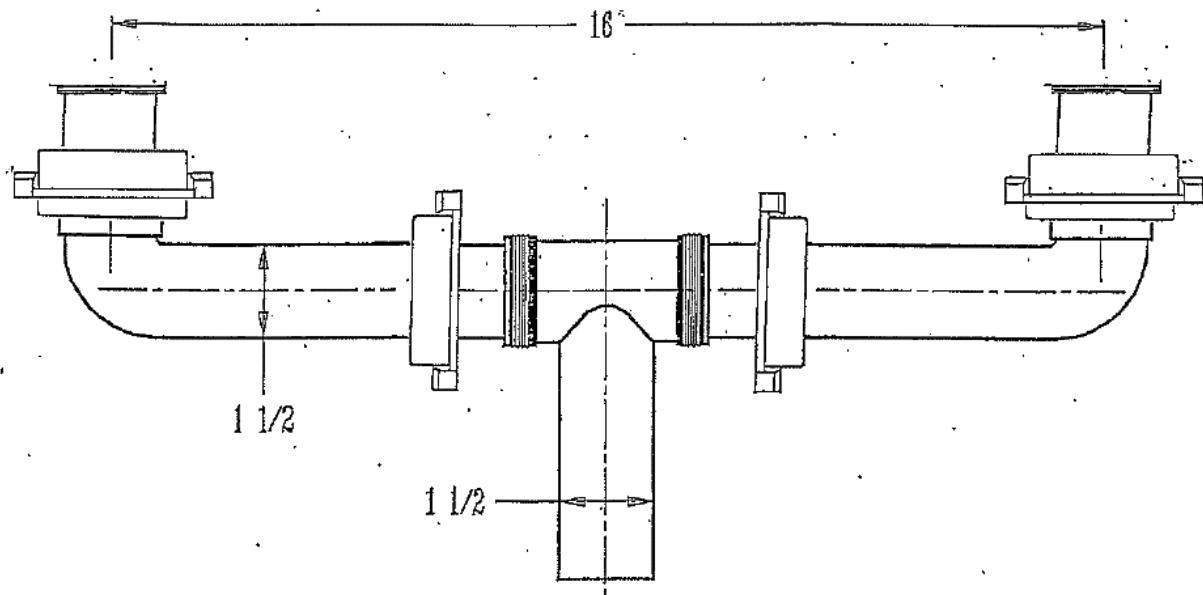

Universal Center Outlet Waste, Slip Joint / Direct Connect

Product Specifications

FEATURES

- 1-1/2" Poly Washers
- With Baffle Tee
- 1-1/2" x 1-7/8" Direct Connect Tailpiece

✓ To Submit	Part #	Description	Pkg
	MLP9123A	1-1/2" x 16" PP Slip Joint/Direct Connect Center Outlet Waste	Box
	MLP9123ABG	1-1/2" x 16" PP Slip Joint/Direct Connect Center Outlet Waste	Bag
	MLP9123AW	1-1/2" x 16" PP Slip Joint/Direct Connect Center Outlet Waste, True Blue Washer	Box
	MLP9123B	1-1/2" x 21" PVC Slip Joint/Direct Connect Center Outlet Waste	Box