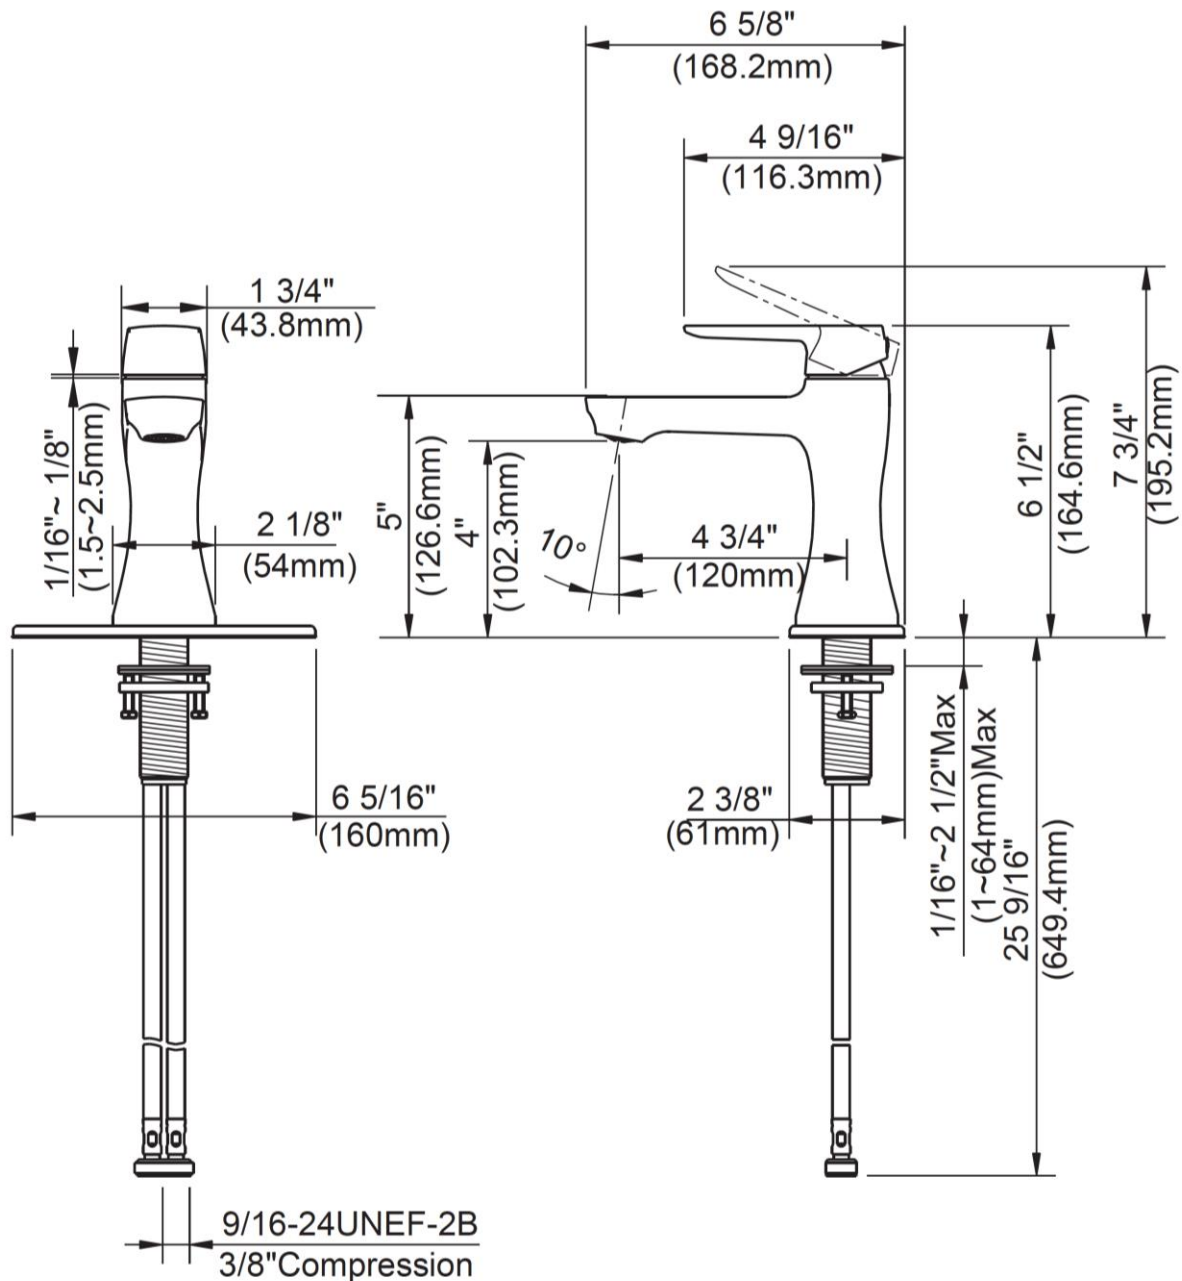

Single Post Mount Faucet

Robinet à colonne unique
Grifo con base de columna

Product Specifications

LUXART®
Beauty in every detail.™

SÖLV™

SL211-CP
SL211-BN

Contact your sales representative for more information or visit our website at luxartcollection.com