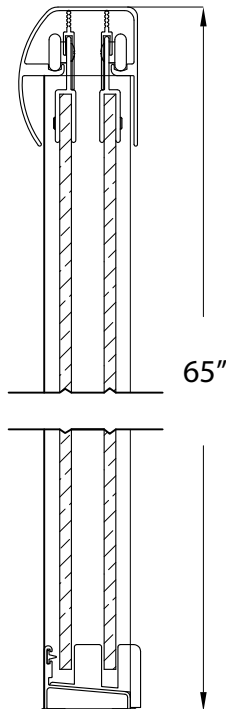

All dimensions are subject to change and variation without notice.

Revised 1/26/2022