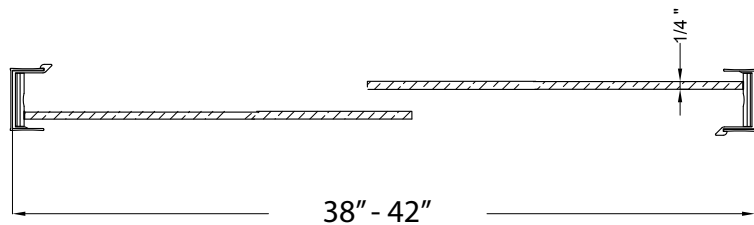

All dimensions are subject to change and variation without notice.

Revised 1/26/2022