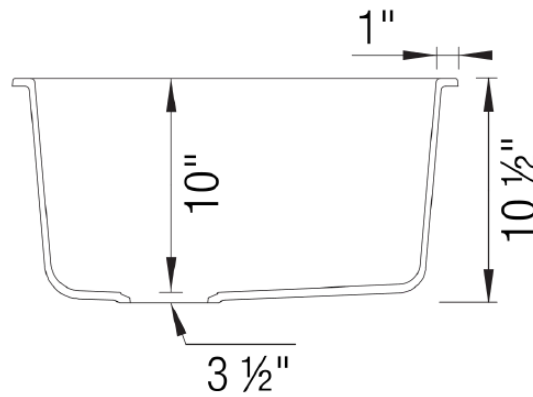

SILGRANIT® Single Bowl Undermount

LUXART®

Product Specifications

Contact your sales representative for more information or visit our website at luxartcollection.com