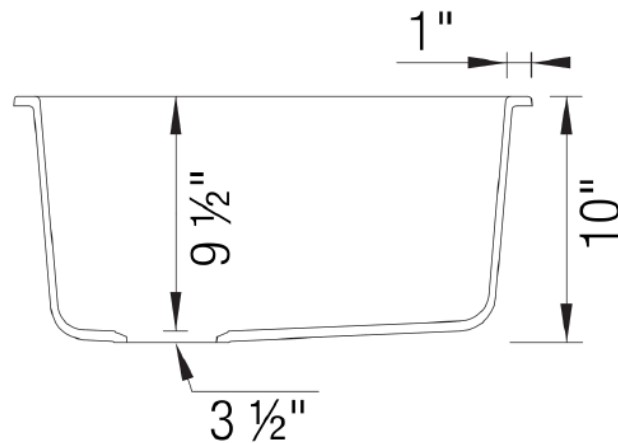

SILGRANIT®

LUXART®

Double Bowl 40/60 Offset Low Divide Undermount

Product Specifications

Contact your sales representative for more information or visit our website at luxartcollection.com

Revised 2/09/2024