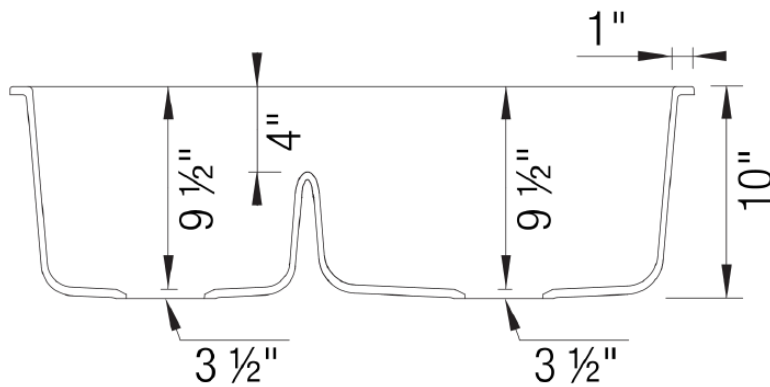

SILGRANIT®

LUXART®

Double Bowl 40/60 Offset Low Divide Undermount

Product Specifications

Contact your sales representative for more information or visit our website at luxartcollection.com

Revised 2/09/2024