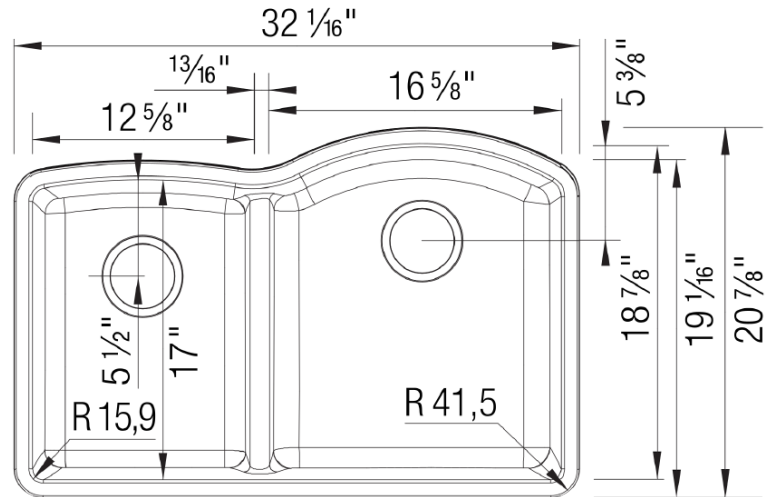

SILGRANIT®

LUXART®

Double Bowl 40/60 Offset Low Divide Undermount

Product Specifications

Contact your sales representative for more information or visit our website at luxartcollection.com

Revised 2/09/2024