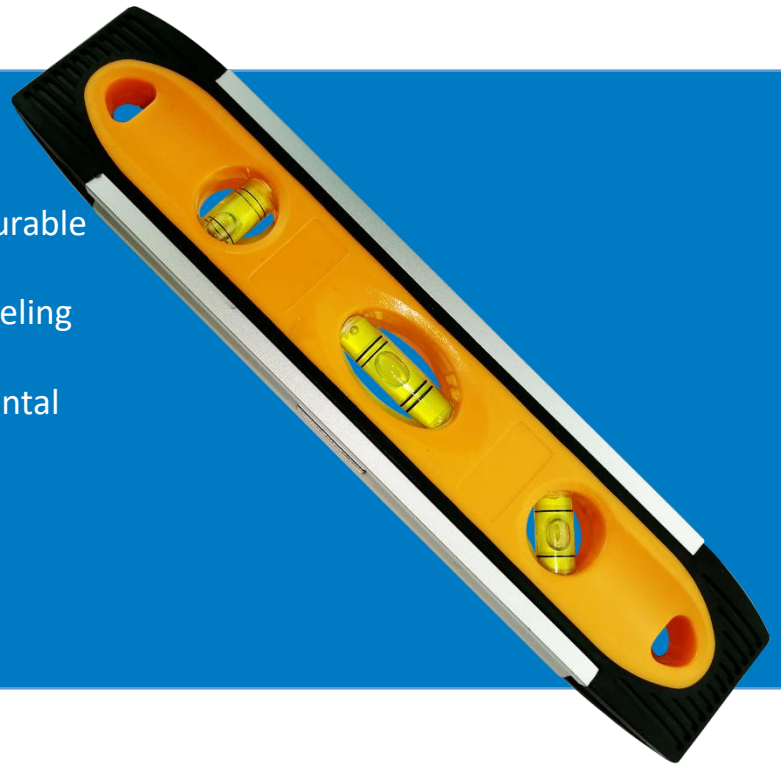

9IN TORPEDO LEVEL

FEATURES

- Impact-resistant construction with durable aluminum rails
- Built-in magnet with V-groove for leveling pipe and conduit
- Three bubble vials for vertical, horizontal and 45 degree leveling
- Rubber end caps for extra protection

SPECIFICATIONS

✓ To Submit	Part #	Description	Overall Length	Weight
	MLTRPDLVL	Armada 9" Magnetic Torpedo Level	9.05 in	0.26 lbs

Warranty

One-Year Limited Warranty. Mainline® Armada® will replace, without charge, any Mainline® Armada® hand tool where damage is due to faulty materials or workmanship for 1 year from the date of purchase. This warranty does not cover part failure due to normal wear or tool abuse.