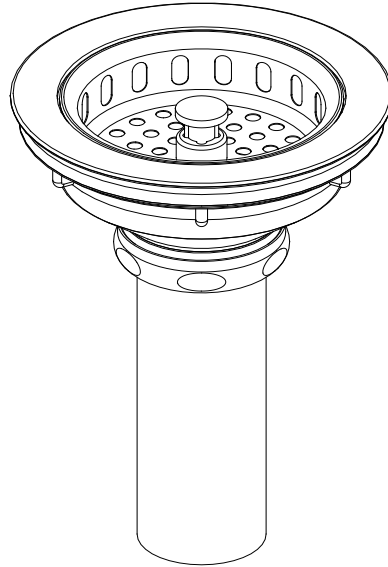

SPECIFICATIONS

- Heavy Duty Forged Brass Body
- Brass Basket
- 4" Tailpiece
- Brass Post
- Heavy Brass Locknut
- Brass Tailpiece Nut

ML151

No.	Part Name	Material
1	Stick Post	Brass
2	Bushing	Brass
3	Basket	Brass
4	Gasket	Stainless Steel
5	Stopper	Rubber
6	Gasket	Stainless Steel
7	Screw	Stainless Steel
8	Body	Brass
9	Washer	Rubber
10	Friction Washer	Paper
11	Locknut	Brass
12	Washer	PE
13	Tailpiece Nut	Brass
14	Tailpiece	Brass

OPTIONAL FINISH

ML151	Chrome Plated
ML151SS	Brushed Stainless Steel finish