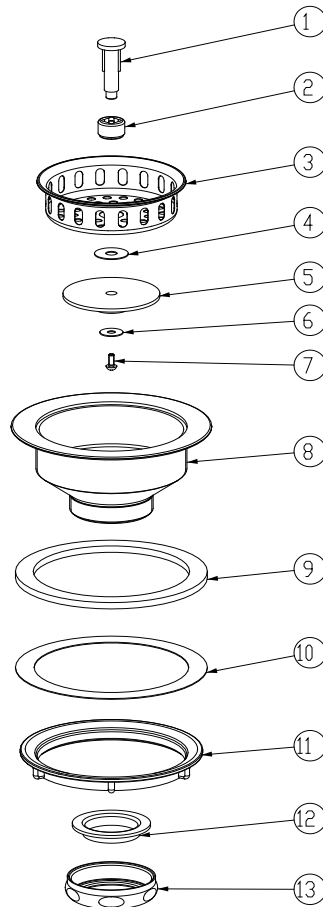

SPECIFICATIONS

- Heavy Duty Forged Brass Body
- Brass Basket
- 4" Tailpiece
- Brass Post
- Heavy Brass Locknut
- Brass Tailpiece Nut

ML151

No.	Part Name	Material
1	Stick Post	Brass
2	Bushing	Brass
3	Basket	Brass
4	Gasket	Stainless Steel
5	Stopper	Rubber
6	Gasket	Stainless Steel
7	Screw	Stainless Steel
8	Body	Brass
9	Washer	Rubber
10	Friction Washer	Paper
11	Locknut	Brass
12	Washer	PE
13	Tailpiece Nut	Brass
14	Tailpiece	Brass