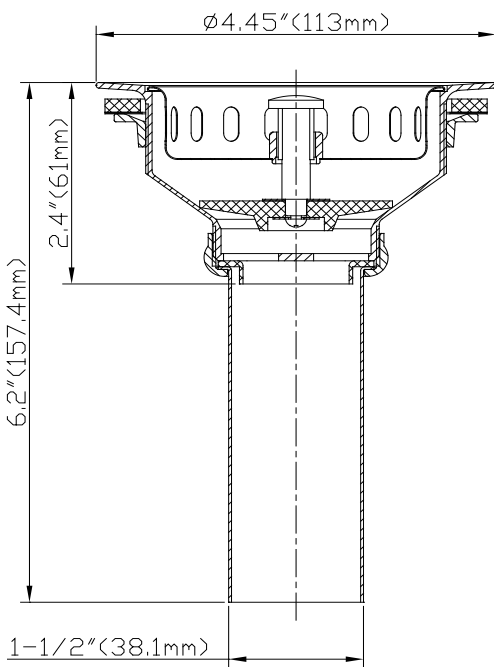

SPECIFICATIONS

- Heavy Duty Forged Brass Body
- Brass Basket
- 4" Tailpiece
- Brass Post
- Heavy Brass Locknut
- Brass Tailpiece Nut

ML151

No.	Part Name	Material
1	Stick Post	Brass
2	Bushing	Brass
3	Basket	Brass
4	Gasket	Stainless Steel
5	Stopper	Rubber
6	Gasket	Stainless Steel
7	Screw	Stainless Steel
8	Body	Brass
9	Washer	Rubber
10	Friction Washer	Paper
11	Locknut	Brass
12	Washer	PE
13	Tailpiece Nut	Brass
14	Tailpiece	Brass