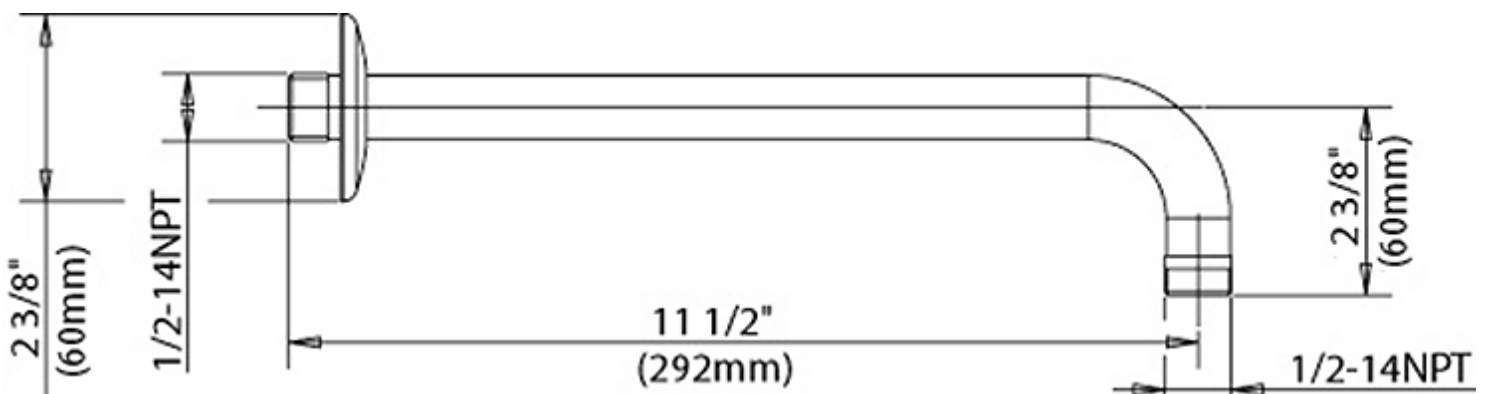

AVAILABLE FINISHES / FINIS OFFERTS / DISTINTOS ACABADOS:

- Polished Chrome / Chrome poli / Cromo lustrado (CP)
- PVD Brushed Nickel / PVD Nickel brossé / PVD Níquel cepillado (BN)
- Oil Rubbed Bronze / Bronze poncé à l'huile / Bronce lustrado al aceite (ORB)

Contact your sales representative for more information or visit our website at luxartcollection.com