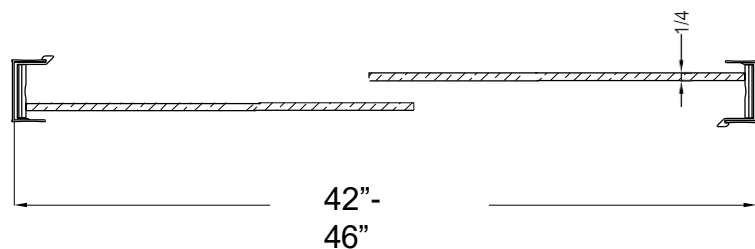

All dimensions are subject to change and variation without notice.

Revised 1/26/2022