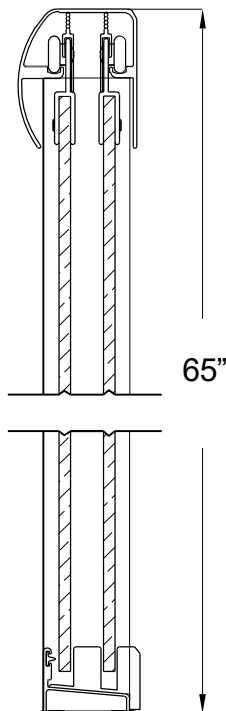

All dimensions are subject to change and variation without notice.

Revised 1/26/2022