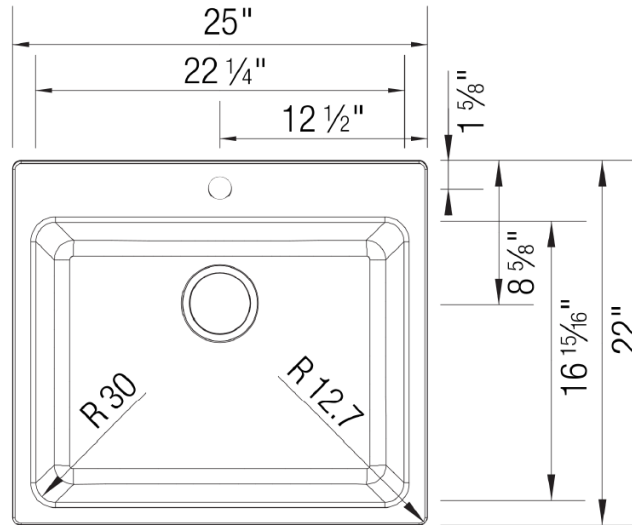

SILGRANIT® Single Bowl Dual Mount

LUXART®

Product Specifications

Contact your sales representative for more information or visit our website at luxartcollection.com