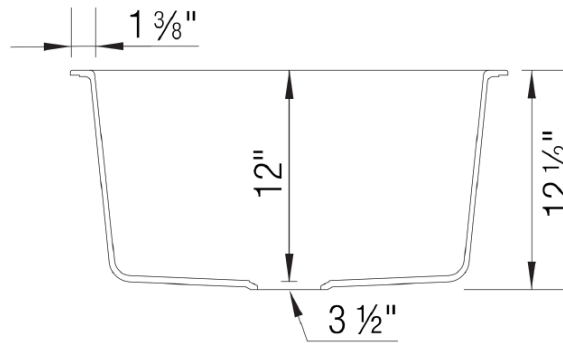

SILGRANIT® Single Bowl Dual Mount

LUXART®

Product Specifications

Contact your sales representative for more information or visit our website at luxartcollection.com