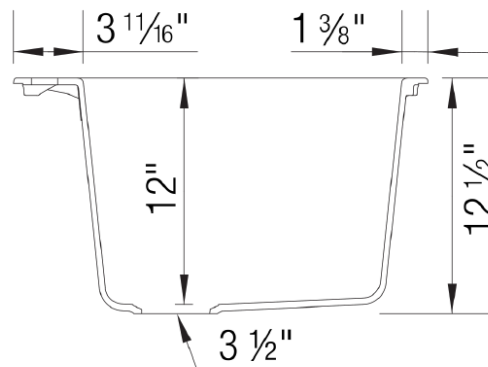

SILGRANIT® Single Bowl Dual Mount

LUXART®

Product Specifications

Contact your sales representative for more information or visit our website at luxartcollection.com