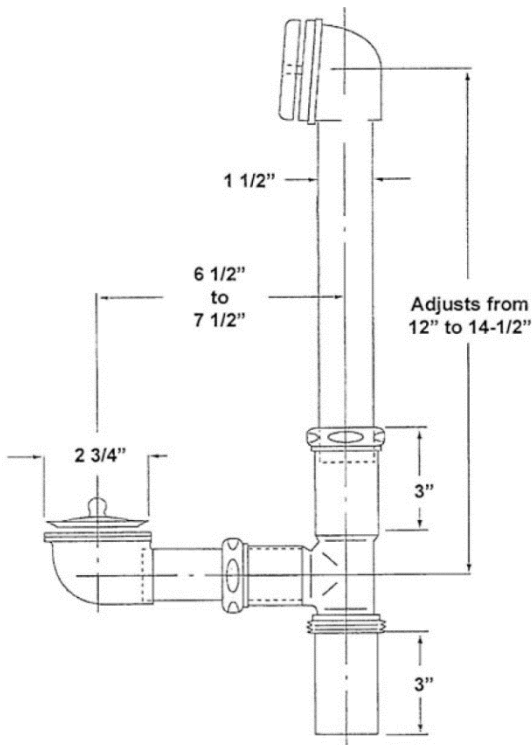

MAINLINE®

Bath Waste - Full Waste, Brass

Product Specifications

FEATURES

- 1-1/2" 17 Gauge Brass Tubing
- Fits Max Tub Height 16"

✓ To Submit	Part #	Description
	ML226-3-CP	17GA Brass Trip Lever Tub Drain Chrome
	ML227-3-CP	17GA Brass Lift & Turn Tub Drain Chrome

Lift & Turn

Trip Lever

Lift & Turn

Trip Lever

Warranty

See warranty information for more details.

All dimensions listed are nominal. MAINLINE® reserves the right to make product and material changes at any time without notice.