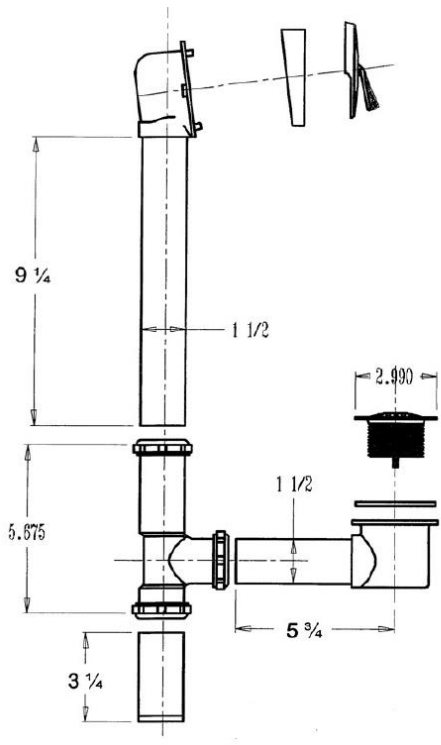

MAINLINE®

Bath Waste - Full Waste, Brass

Product Specifications

FEATURES

- 1-1/2" 17 Gauge Brass Tubing
- Fits Max Tub Height 16"

✓ To Submit	Part #	Description
	ML226-3-CP	17GA Brass Trip Lever Tub Drain Chrome
	ML227-3-CP	17GA Brass Lift & Turn Tub Drain Chrome

Lift & Turn

Trip Lever

Lift & Turn

Trip Lever

Warranty

See warranty information for more details.

All dimensions listed are nominal. MAINLINE® reserves the right to make product and material changes at any time without notice.