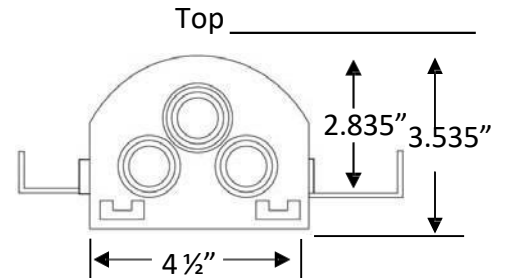

Available Accessories:

- 3 Universal Faceplates: Open, Solid and Louvered Stabilizer Bar

Certifications:

- Box 
- Valve  

| ✓ To Submit | Product Code # | Product Description | Model # | Units/Case |
|-------------|----------------|---|---------|------------|
| | ML83183 | TCB, Qtr-turn Valve, 3/8" Sweat Connection | TC1200 | 10 |
| | ML83184 | TCB, Qtr-turn Valve, 3/8" CPVC Connection | TC1201 | 10 |
| | ML83185 | TCB, Qtr-turn Valve, 3/8" PEX Connection | TC1202 | 10 |
| | ML83186 | TCB, Qtr-turn Valve, 3/8" Wirsbo Connection | TC1211 | 10 |

MultiBox™, Toilet Connection Outlet Box System with Quarter Turn Valve

Product Specifications

Warranty

See warranty information for more details.

All dimensions listed are nominal. MAINLINE® reserves the right to make product and material changes at any time without notice.