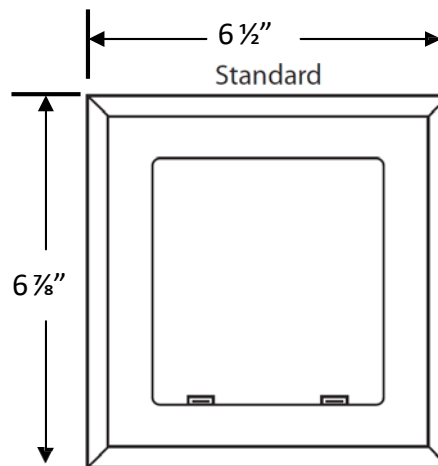

MultiBox™, Toilet Connection Outlet Box System with Quarter Turn Valve

Product Specifications

Warranty

See warranty information for more details.

All dimensions listed are nominal. MAINLINE® reserves the right to make product and material changes at any time without notice.