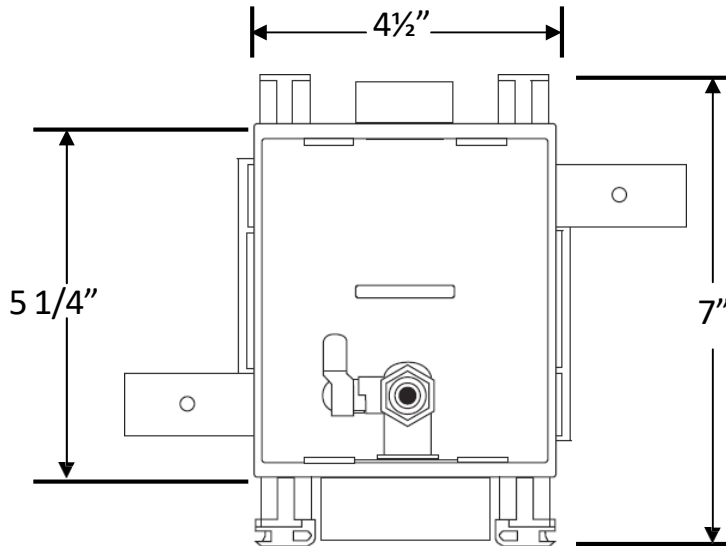

MultiBox™, Toilet Connection Outlet Box System with Quarter Turn Valve

Product Specifications

Warranty

See warranty information for more details.

All dimensions listed are nominal. MAINLINE® reserves the right to make product and material changes at any time without notice.