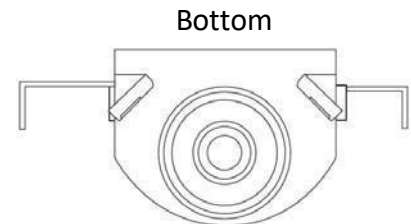

MultiBox™, Toilet Connection Outlet Box System with Quarter Turn Valve

Product Specifications

Product Features:

- Furnish and install MultiBox™ Toilet Connection Outlet Box
- Unit shall be MAINLINE® product code checked below, as manufactured by IPS Corporation.

Box/Frame Material:

- PVC

Valve:

- Lead free Qtr. Turn Valve with 3/8" Compression Outlet available for Sweat, CPVC, PEX or Wirsbo connection as checked below
- Valve complies with ASME A112.18.1/CSA B125.1-05, NSF61-NSF/ANSI 372, and meets California No Lead Plumbing Law

Available Accessories:

- 3 Universal Faceplates: Open, Solid and Louvered Stabilizer Bar

Certifications:

- Box 
- Valve  

| ✓ To Submit | Product Code # | Product Description | Model # | Units/Case |
|-------------|----------------|---|---------|------------|
| | ML83183 | TCB, Qtr-turn Valve, 3/8" Sweat Connection | TC1200 | 10 |
| | ML83184 | TCB, Qtr-turn Valve, 3/8" CPVC Connection | TC1201 | 10 |
| | ML83185 | TCB, Qtr-turn Valve, 3/8" PEX Connection | TC1202 | 10 |
| | ML83186 | TCB, Qtr-turn Valve, 3/8" Wirsbo Connection | TC1211 | 10 |

MultiBox™, Toilet Connection Outlet Box System with Quarter Turn Valve

Product Specifications

Warranty

See warranty information for more details.

All dimensions listed are nominal. MAINLINE® reserves the right to make product and material changes at any time without notice.