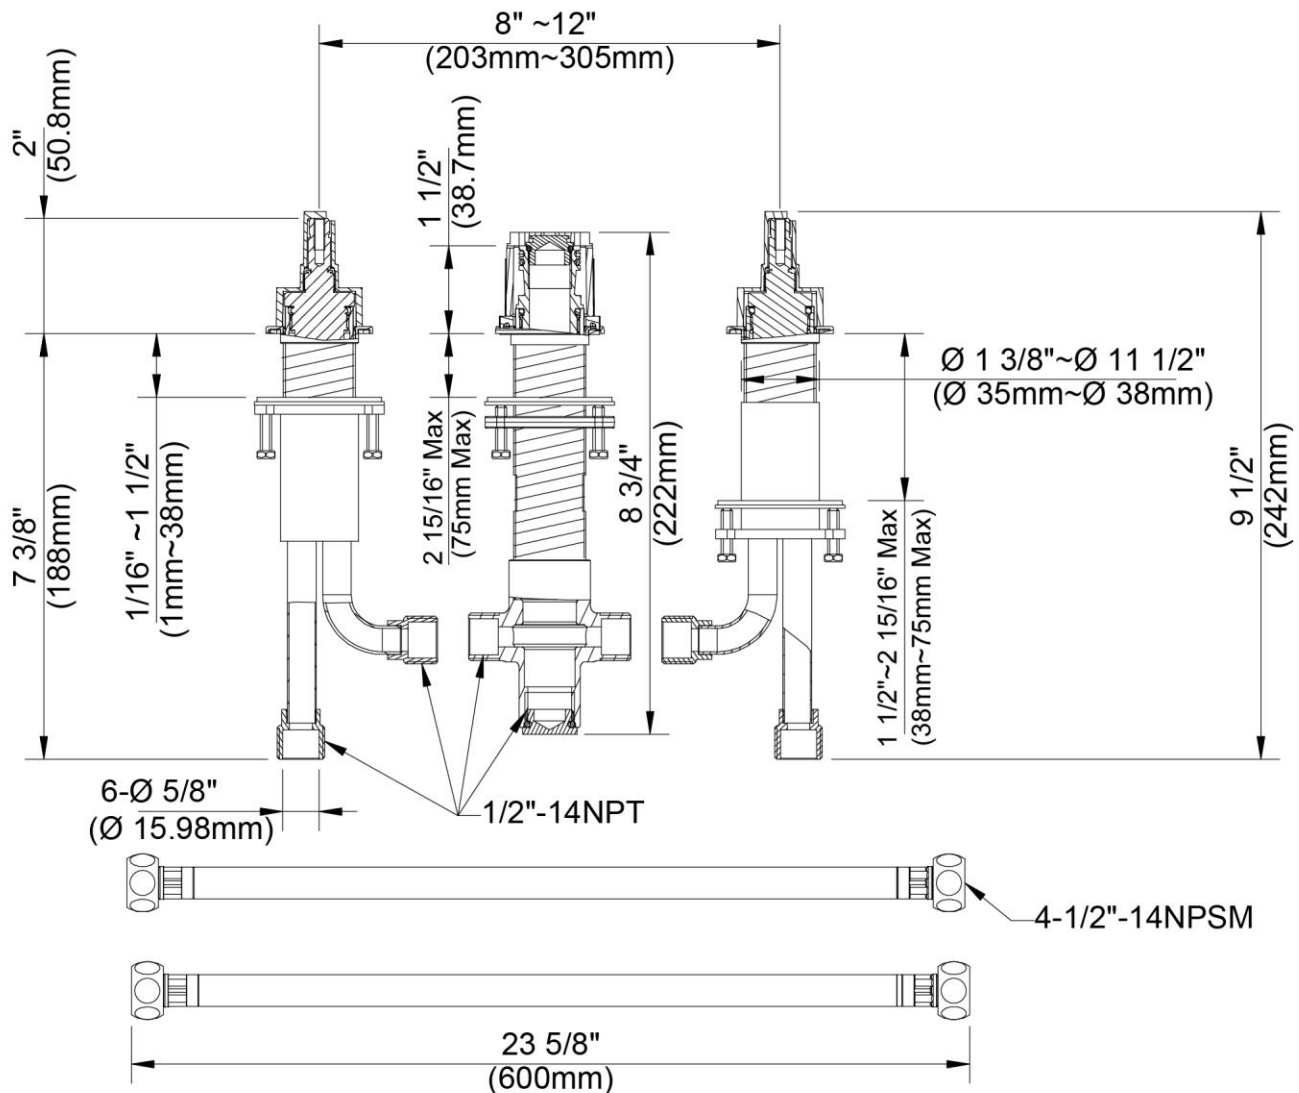

3 Hole Roman Tub Rough-In Valve

Robinetterie brute de baignoire romaine, 3 orifices
Válvula interior para bañera tipo Romana de 3 agujeros

Product Specifications

LUXART.
Beauty in every detail.™

OmniVersa™

1341

Contact your sales representative for more information or visit our website at luxartcollection.com

Revised 8/17/2023