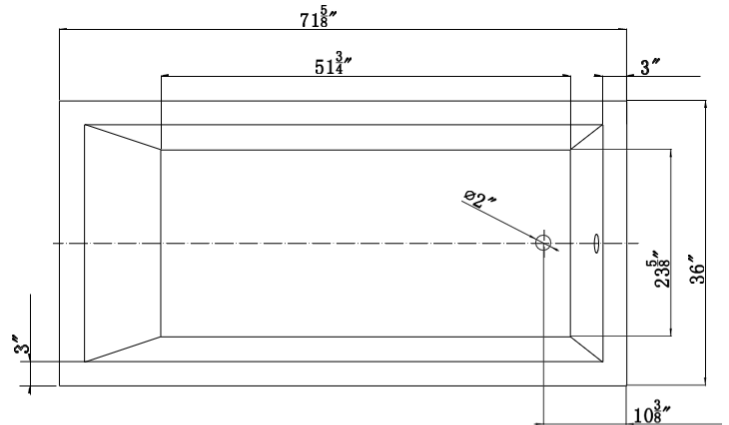

Drop-In Tub

LUXART® *Alta Bella*

Product Specifications

LUXART® **EDGE**® EDGE7236

Luxart® ALTABELLA tubs are made from vacuum-formed acrylic sheets and have a deep, durable color layer. These versatile drop-in tubs are strong and lightweight, featuring a low-profile edge for a more minimalist look.

TECHINCAL SPECIFICATIONS

Height	19-1/4 in
Width	36 in
Depth	18-1/2 in
Length	71-5/8 in
Weight	90 pounds
Shipping Weight	99 pounds
Capacity (full)	112 Gallons
Capacity (to overflow)	102 Gallons
Drain	End
Overflow	Integrated
Faucet Type	Wall or Deck Mount (3 hole or less)