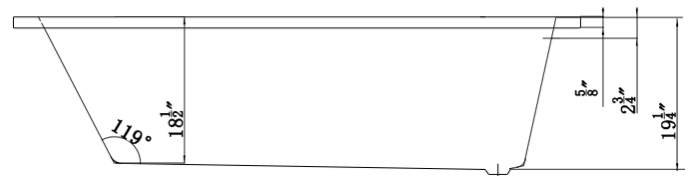

Drop-In Tub

LUXART® *Alta Bella*

Product Specifications

LUXART® **EDGE**® EDGE7236

Luxart® ALTABELLA tubs are made from vacuum-formed acrylic sheets and have a deep, durable color layer. These versatile drop-in tubs are strong and lightweight, featuring a low-profile edge for a more minimalist look.

TECHINCAL SPECIFICATIONS

Height	19-1/4 in
Width	36 in
Depth	18-1/2 in
Length	71-5/8 in
Weight	90 pounds
Shipping Weight	99 pounds
Capacity (full)	112 Gallons
Capacity (to overflow)	102 Gallons
Drain	End
Overflow	Integrated
Faucet Type	Wall or Deck Mount (3 hole or less)