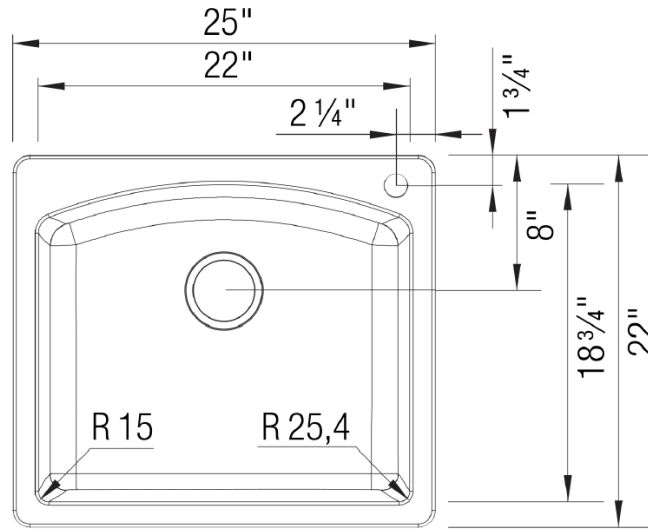

Product Specifications

Contact your sales representative for more information or visit our website at luxartcollection.com