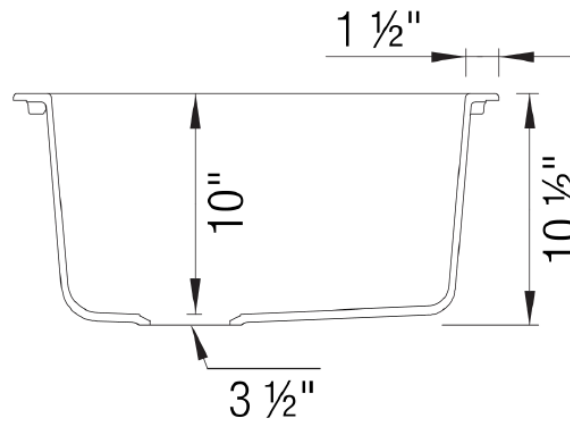

Product Specifications

Contact your sales representative for more information or visit our website at luxartcollection.com