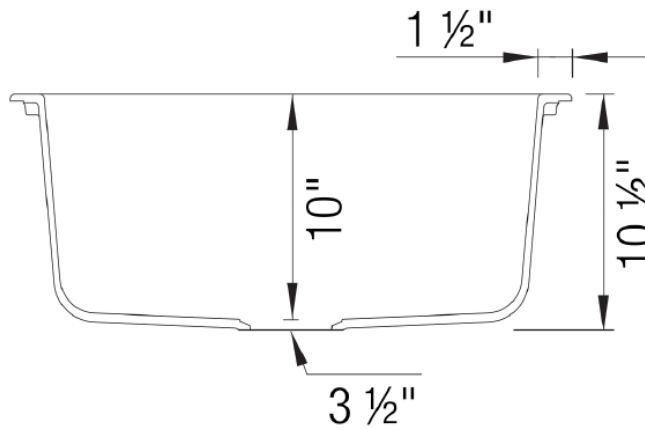

Product Specifications

Contact your sales representative for more information or visit our website at luxartcollection.com