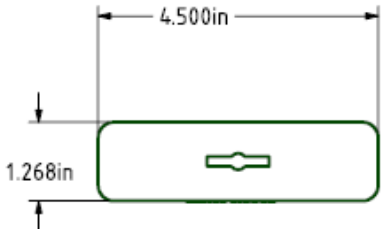

### FEATURES

- Fits any 3-bolt mount garbage disposal
- Helps prevent sink damage and leaks
- Maintains even pressure on the sink flange
- Includes 6" hex bolt
- Durable and Reusable

**MLEZDT**