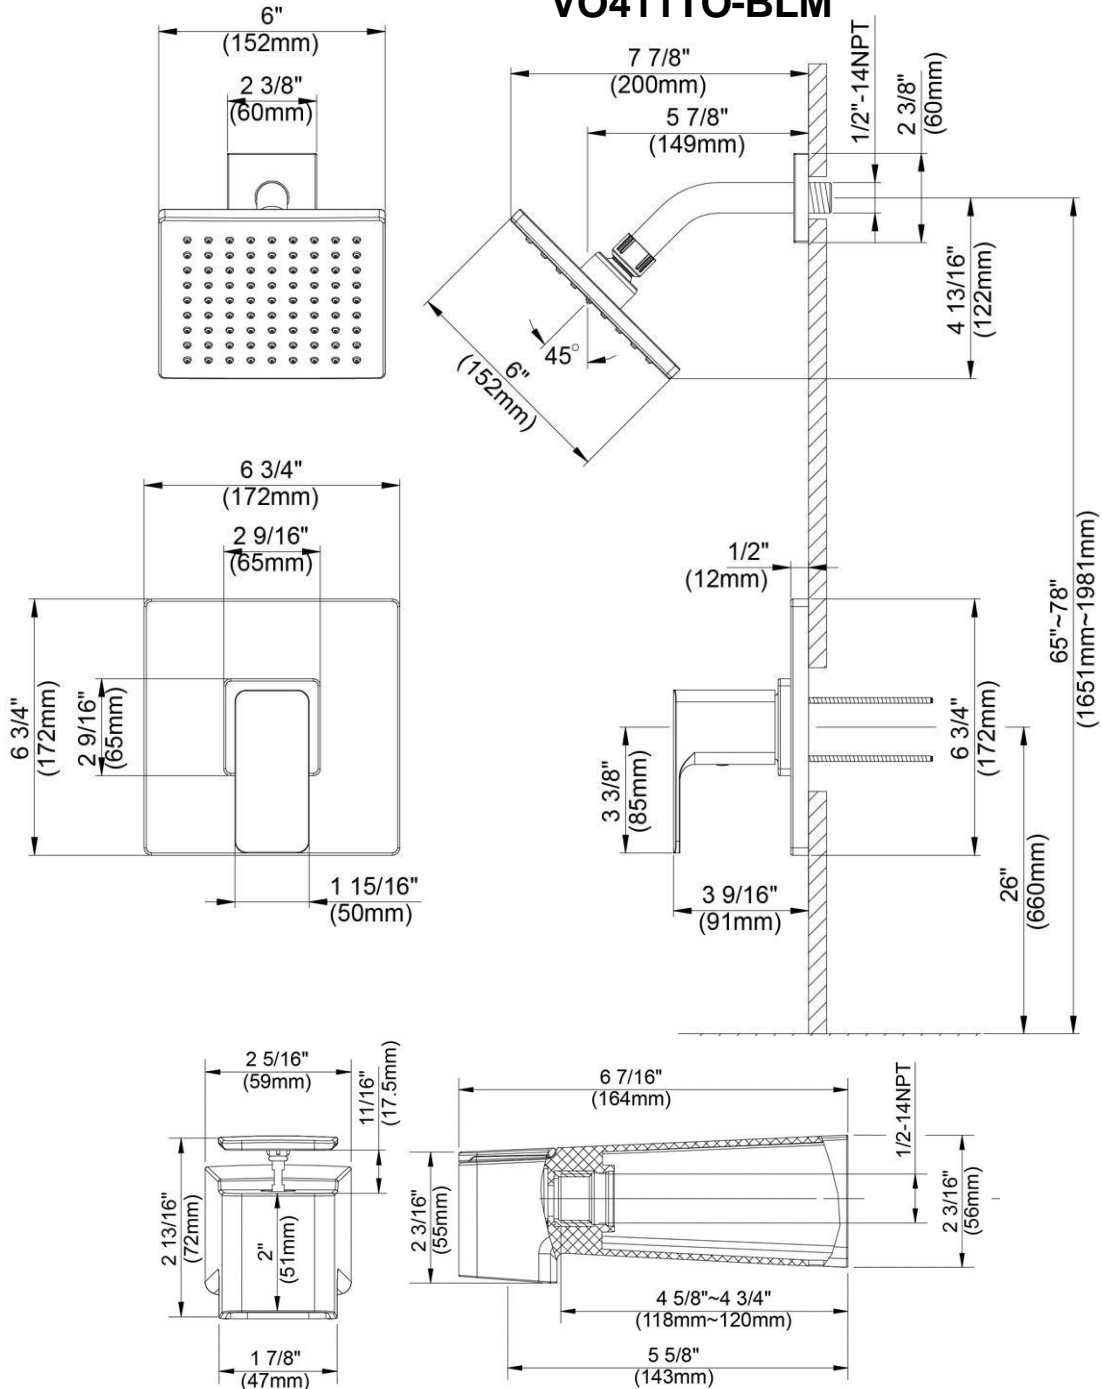

VODOX

VO411TO-CP

VO411TO-BN

VO411TO-BLM