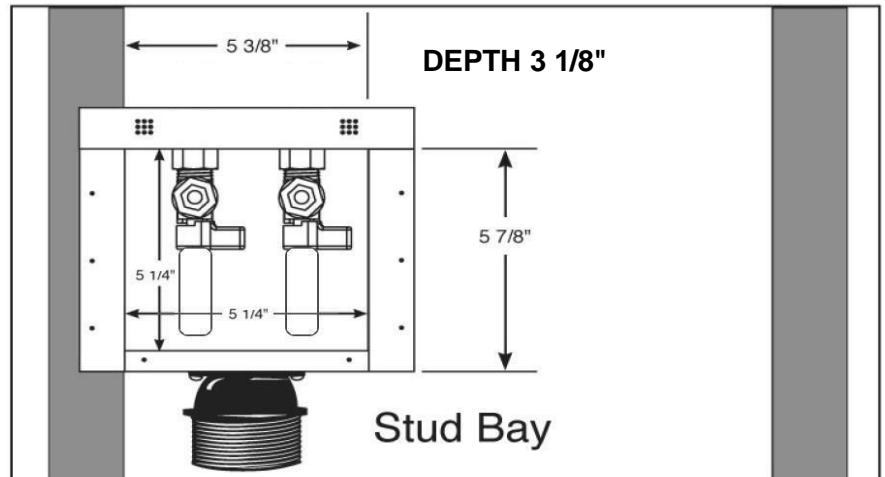

Metal Washing Machine Outlet Box, Fire Rated with Quarter Turn Valves with Hammer Arresters

Product Specifications

Product Features:

- Furnish and install recessed fire rated washing machine outlet box
- Unit shall have top mounted quarter-turn ball valves with integral hammer arresters
- Unit shall be MAINLINE® product code checked below as manufactured by IPS Corporation

Box Material:

- White Powder Coat on Cold Rolled Steel Finish & UL Listed Intumescent Pad

Valve & Drain Options:

- Qtr Turn Arrester Valve kit with 1/2" Sweat, CPVC, PEX or Wirsbo connection
- Kit includes valve, locknut and o-ring
- Valves comply with ASME A112.18.1