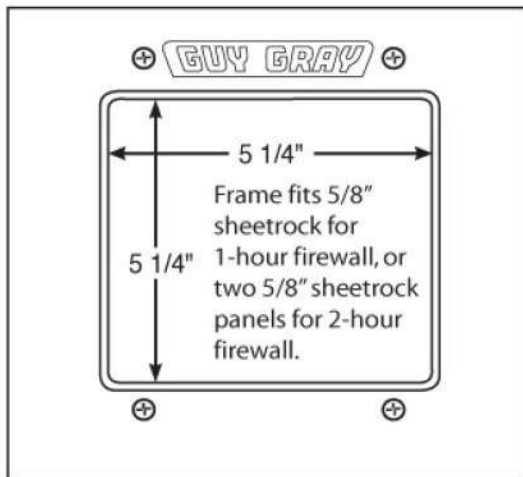

Valve & Drain Options:

- Qtr Turn Arrester Valve kit with 1/2" Sweat, CPVC, PEX or Wirsbo connection
- Kit includes valve, locknut and o-ring
- Valves comply with ASME A112.18.1