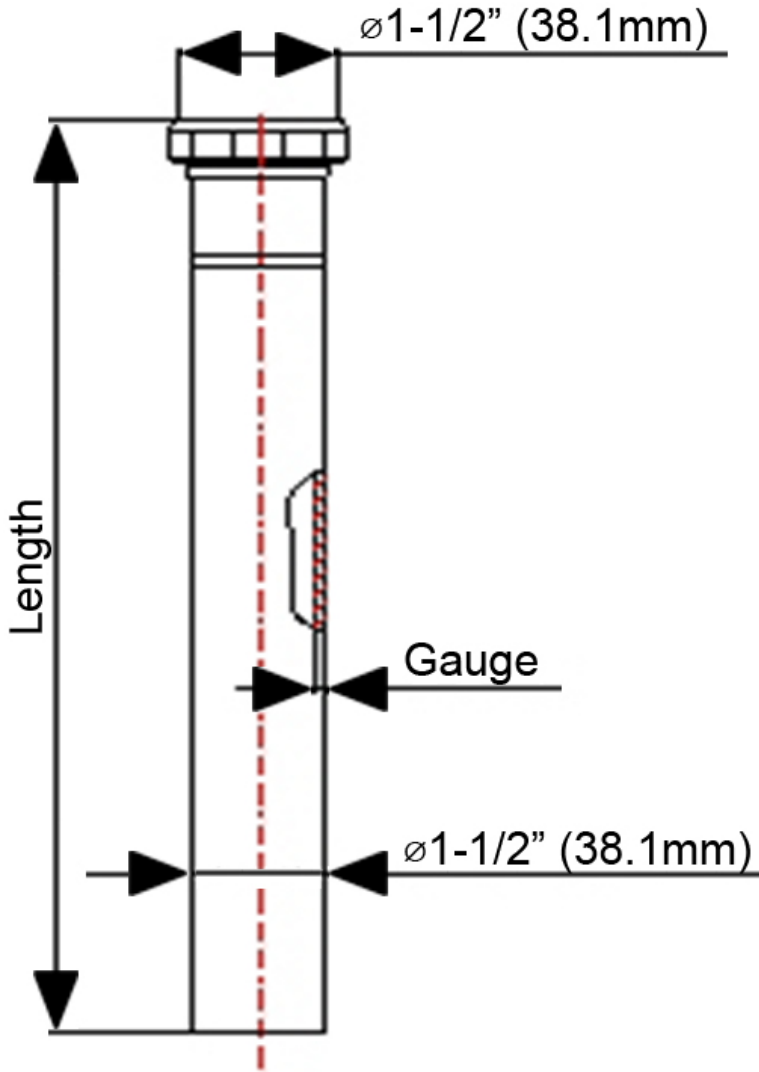

## SPECIFICATIONS

- Slip Joint Connection
- Chrome Plated

| Model#    | Length       | Gauge |
|-----------|--------------|-------|
| ML793A171 | 1-1/2" x 12" | 17    |
| ML792A201 | 1-1/2" x 8"  | 20    |
| ML793A201 | 1-1/2" x 12" | 20    |
| ML7921    | 1-1/2" x 6"  | 22    |
| ML792A1   | 1-1/2" x 8"  | 22    |
| ML793A1   | 1-1/2" x 12" | 22    |

| No. | Part Name      | Material |
|-----|----------------|----------|
| 1   | Nut            | Zinc     |
| 2   | Washer         | Rubber   |
| 3   | Extension Tube | Brass    |