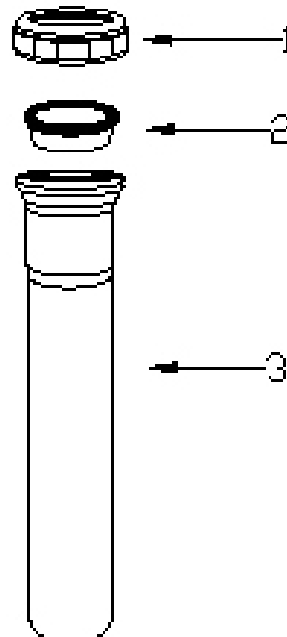

## SPECIFICATIONS

- Slip Joint Connection
- Chrome Plated

| Model#    | Length       | Gauge |
|-----------|--------------|-------|
| ML793A171 | 1-1/2" x 12" | 17    |
| ML792A201 | 1-1/2" x 8"  | 20    |
| ML793A201 | 1-1/2" x 12" | 20    |
| ML7921    | 1-1/2" x 6"  | 22    |
| ML792A1   | 1-1/2" x 8"  | 22    |
| ML793A1   | 1-1/2" x 12" | 22    |

| No. | Part Name      | Material |
|-----|----------------|----------|
| 1   | Nut            | Zinc     |
| 2   | Washer         | Rubber   |
| 3   | Extension Tube | Brass    |