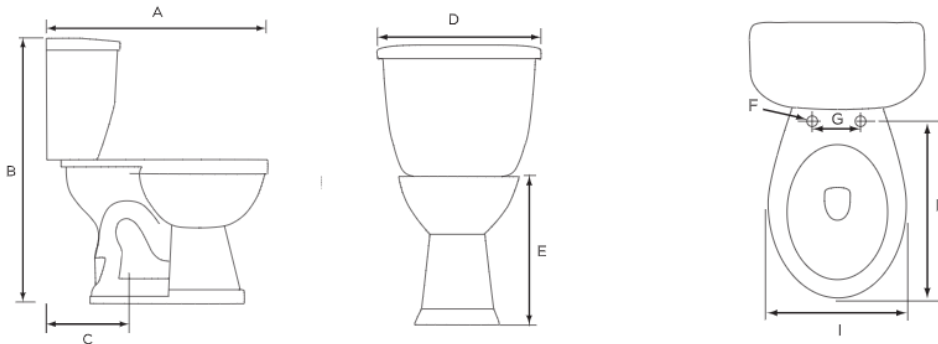

Ursa 1.28 Round, Two-Piece, Standard Height, 12" Toilet Combination, Left-Hand Flush

Product Specifications

Features

- Grade A Vitreous China
- Standard Height of 15-1/2"
- 2" Fully Glazed Trapway
- Siphon Jet Action Flushing
- 1.28 GPF High Efficiency Toilet
- 12" Rough-In
- Tank Equipped with Fluidmaster™ Trim
- Color Matched Tank Lever
- Available in White Only
- Mainline Toilet Seat Sold Separately

Certifications

- IAPMO UPC
- ASME A112.19.2
- US EPA WaterSense
- 800g MaP Rating

To Submit	Bowl	Tank	A	B	C	D	E	F	G	H	I
	MLS10415	MLS10039	28"	29-3/4"	12"	17"	15-1/2"	1/2"	5-1/2"	16-1/2"	14-1/2"

All dimensions listed are nominal. Mainline® reserves the right to make product and material changes at any time without notice.

Contact your sales representative for more information or visit our website at mainlinecollection.com

Ursa 1.28 Round, Two-Piece, Standard Height, 12" Toilet Combination, Right-Hand Flush

MAINLINE®

Product Specifications

Features

- Grade A Vitreous China
- Standard Height of 15-1/2"
- 2" Fully Glazed Trapway
- Siphon Jet Action Flushing
- 1.28 GPF High Efficiency Toilet
- 12" Rough-In
- Tank Equipped with Fluidmaster™ Trim
- Color Matched Tank Lever
- Available in White Only
- Mainline Toilet Seat Sold Separately