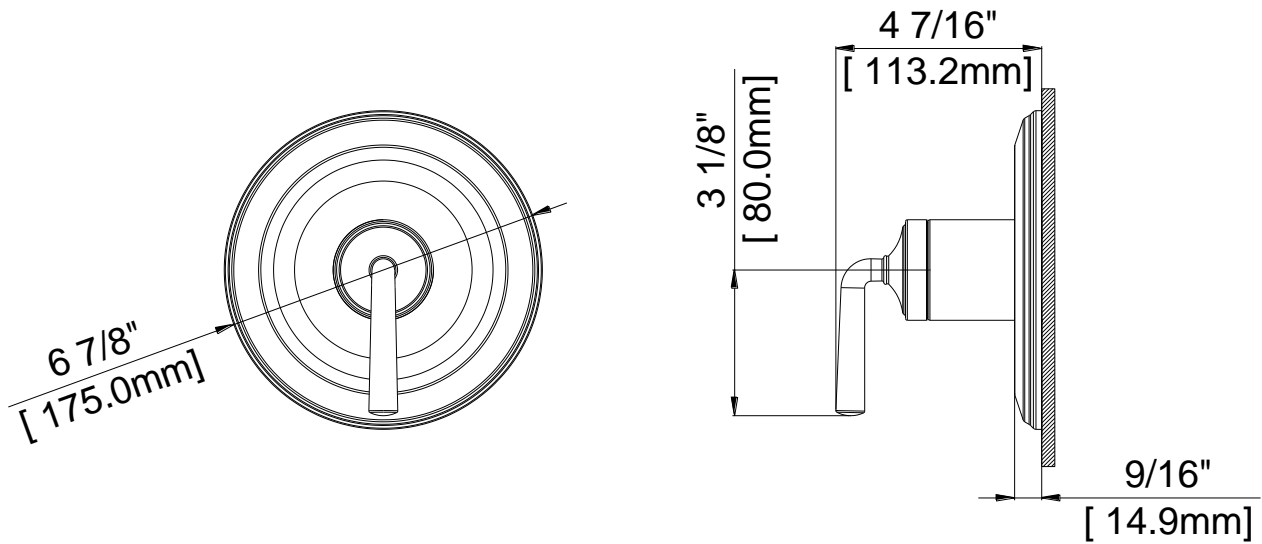

Valve Only Trim

Garniture robinet seulement
Pieza exterior para válvula

Product Specifications

LUXART®

Noemii

**NE511TLSH-CP
NE511TLSH-BN
NE511TLSH-BLM
NE511TLSH-PBB**

Contact your sales representative for more information or visit our website at luxartcollection.com

Revised 10/26/2023