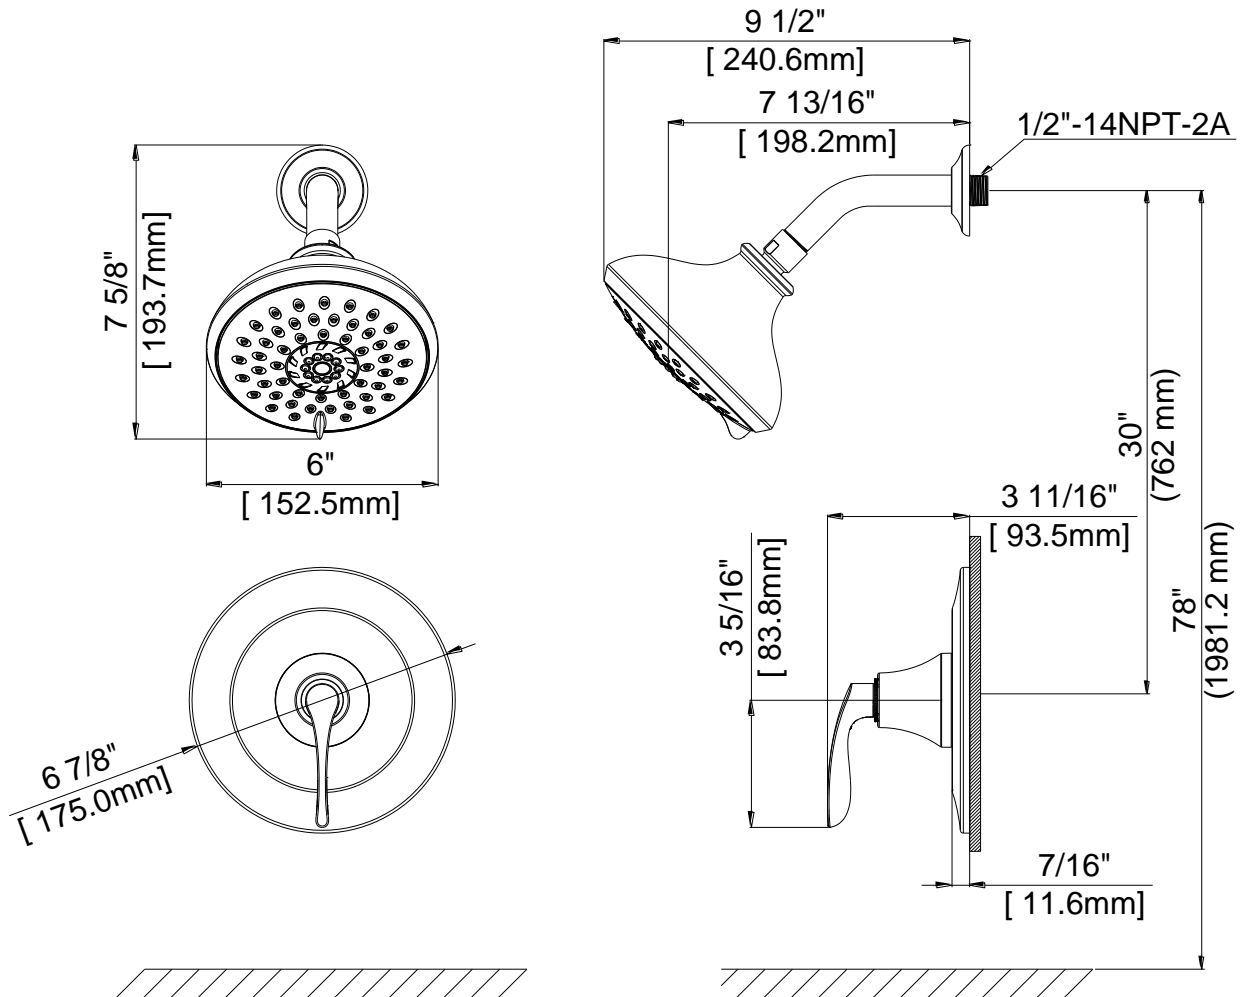

Shower Only Trim

Garniture de douche seulement
Pieza exterior para ducha

Product Specifications

LUXART®

Canale

CA511TO-CP
CA511TO-BN
CA511TO-BLM

Contact your sales representative for more information or visit our website at luxartcollection.com