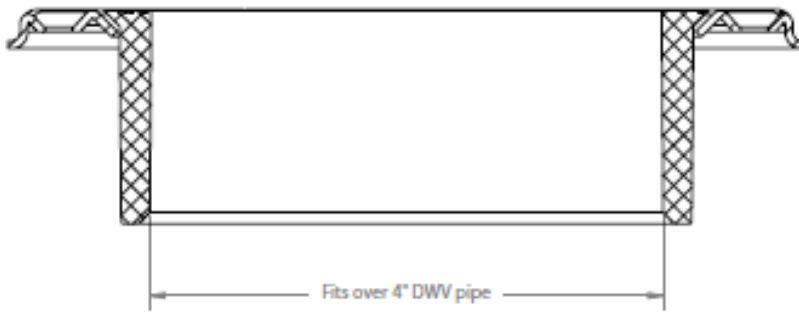

MAINLINE®

4" Hub Adjustable Ring Closet Flange

Product Specifications

FEATURES

- Fits over 4" SCH 40 DWV pipe
- Metal adjustable ring allows easy alignment of bolts and screws
- 6 countersunk screw holes for anchoring to the sub floor
- Available in PVC or ABS without knockout

✓ To Submit	Part #	Description
	ML86141	4" Hub PVC Adjustable Metal Ring Closet Flange
	ML86142	4" Hub ABS Adjustable Metal Ring Closet Flange

Warranty

See warranty information for more details.

All dimensions listed are nominal. MAINLINE® reserves the right to make product and material changes at any time without notice.