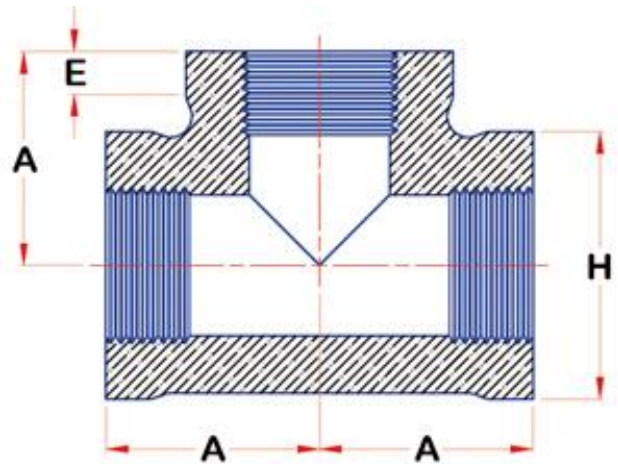

MAINLINE®

Tees, Lead Free Bronze 1/8" to 4"

Product Specifications

PRODUCT FEATURES

- Threaded cast bronze
- Air tested for porosity
- Lead free: ≤ .25% Pb

Dimensions

Part #	Size	Pkg Qty	Approx Weight	A	H	E
0921043105	1/8	25	0.08	0.55	0.67	0.14
0921043204	1/4	25	0.13	0.71	0.81	0.16
0921043600	3/8	25	0.21	0.82	1	0.17
0921044004	1/2	25	0.31	1.01	1.17	0.19
0921044400	3/4	26	0.49	1.18	1.42	0.23
0921044806	1	10	0.82	1.43	1.72	0.27
0921045209	1-1/4	6	1.26	1.69	2.1	0.31
0921045605	1-1/2	5	1.69	1.84	2.38	0.34
0921046009	2	5	2.6	2.12	2.92	0.41
LF62024	2-1/2	-	5.12	2.7	3.49	0.48
LF62030	3	-	7.63	3.08	4.2	0.55
LF62040	4	-	14	3.79	5.31	0.66